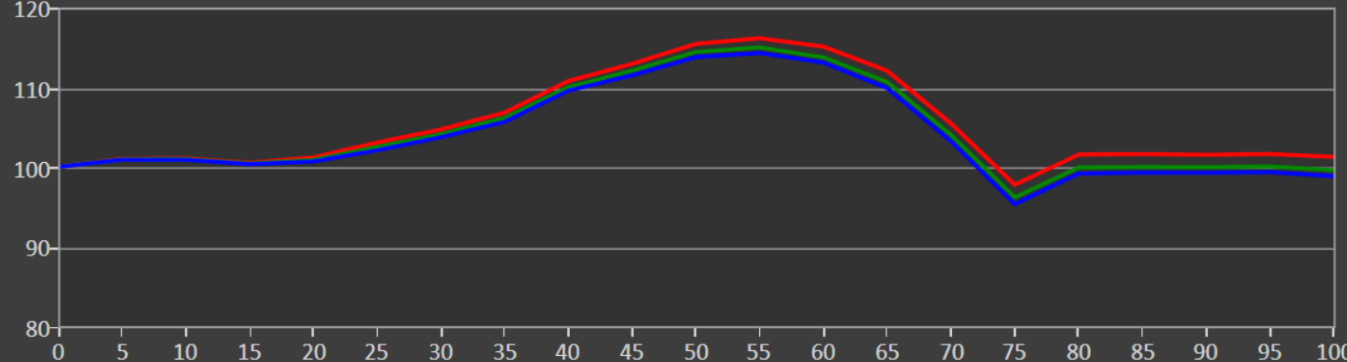

RGB Balance, with Luminance