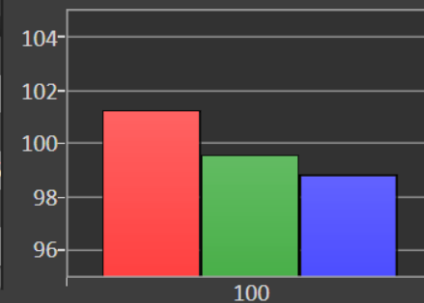

RGB Balance, without Luminance

RGB Balance, with Luminance

EOTF

Luminance

# Peak vs. Window Size: HDR 1000 Nits OSD Game Mode

Philips EVNIA 34M2C8600

Portrait Display Calman Ultimate