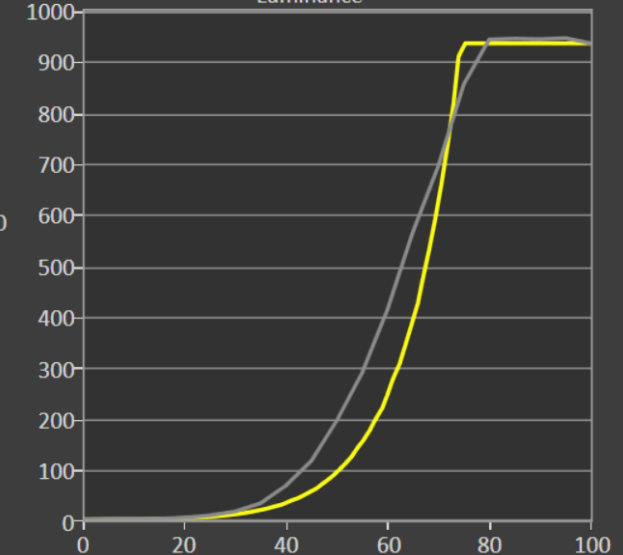

cd/m<sup>2</sup>: 932.303

	0	5	10	15	20	25	30	35	40	45	50
<b>Y</b>	0.001	1.055	1.360	1.430	3.410	7.919	15.538	31.584	66.279	114.614	193.31
<b>x: CIE31</b>	0.349	0.324	0.326	0.325	0.328	0.326	0.323	0.322	0.321	0.320	0.320
<b>y: CIE31</b>	0.327	0.335	0.336	0.335	0.336	0.335	0.333	0.333	0.332	0.332	0.332
<b>Target Y</b>	0.000	0.063	0.342	0.982	2.429	5.226	9.791	18.223	32.448	55.925	94.075
<b>Target x:CIE31</b>	0.313	0.313	0.313	0.313	0.313	0.313	0.313	0.313	0.313	0.313	0.313
<b>Target y:CIE31</b>	0.329	0.329	0.329	0.329	0.329	0.329	0.329	0.329	0.329	0.329	0.329

RGB Balance, without Luminance

RGB Balance, with Luminance

EOTF

Luminance

# Peak vs. Window Size: HDR 1000 Nits OSD Game Mode

Philips EVNIA 34M2C8600

Portrait Display Calman Ultimate