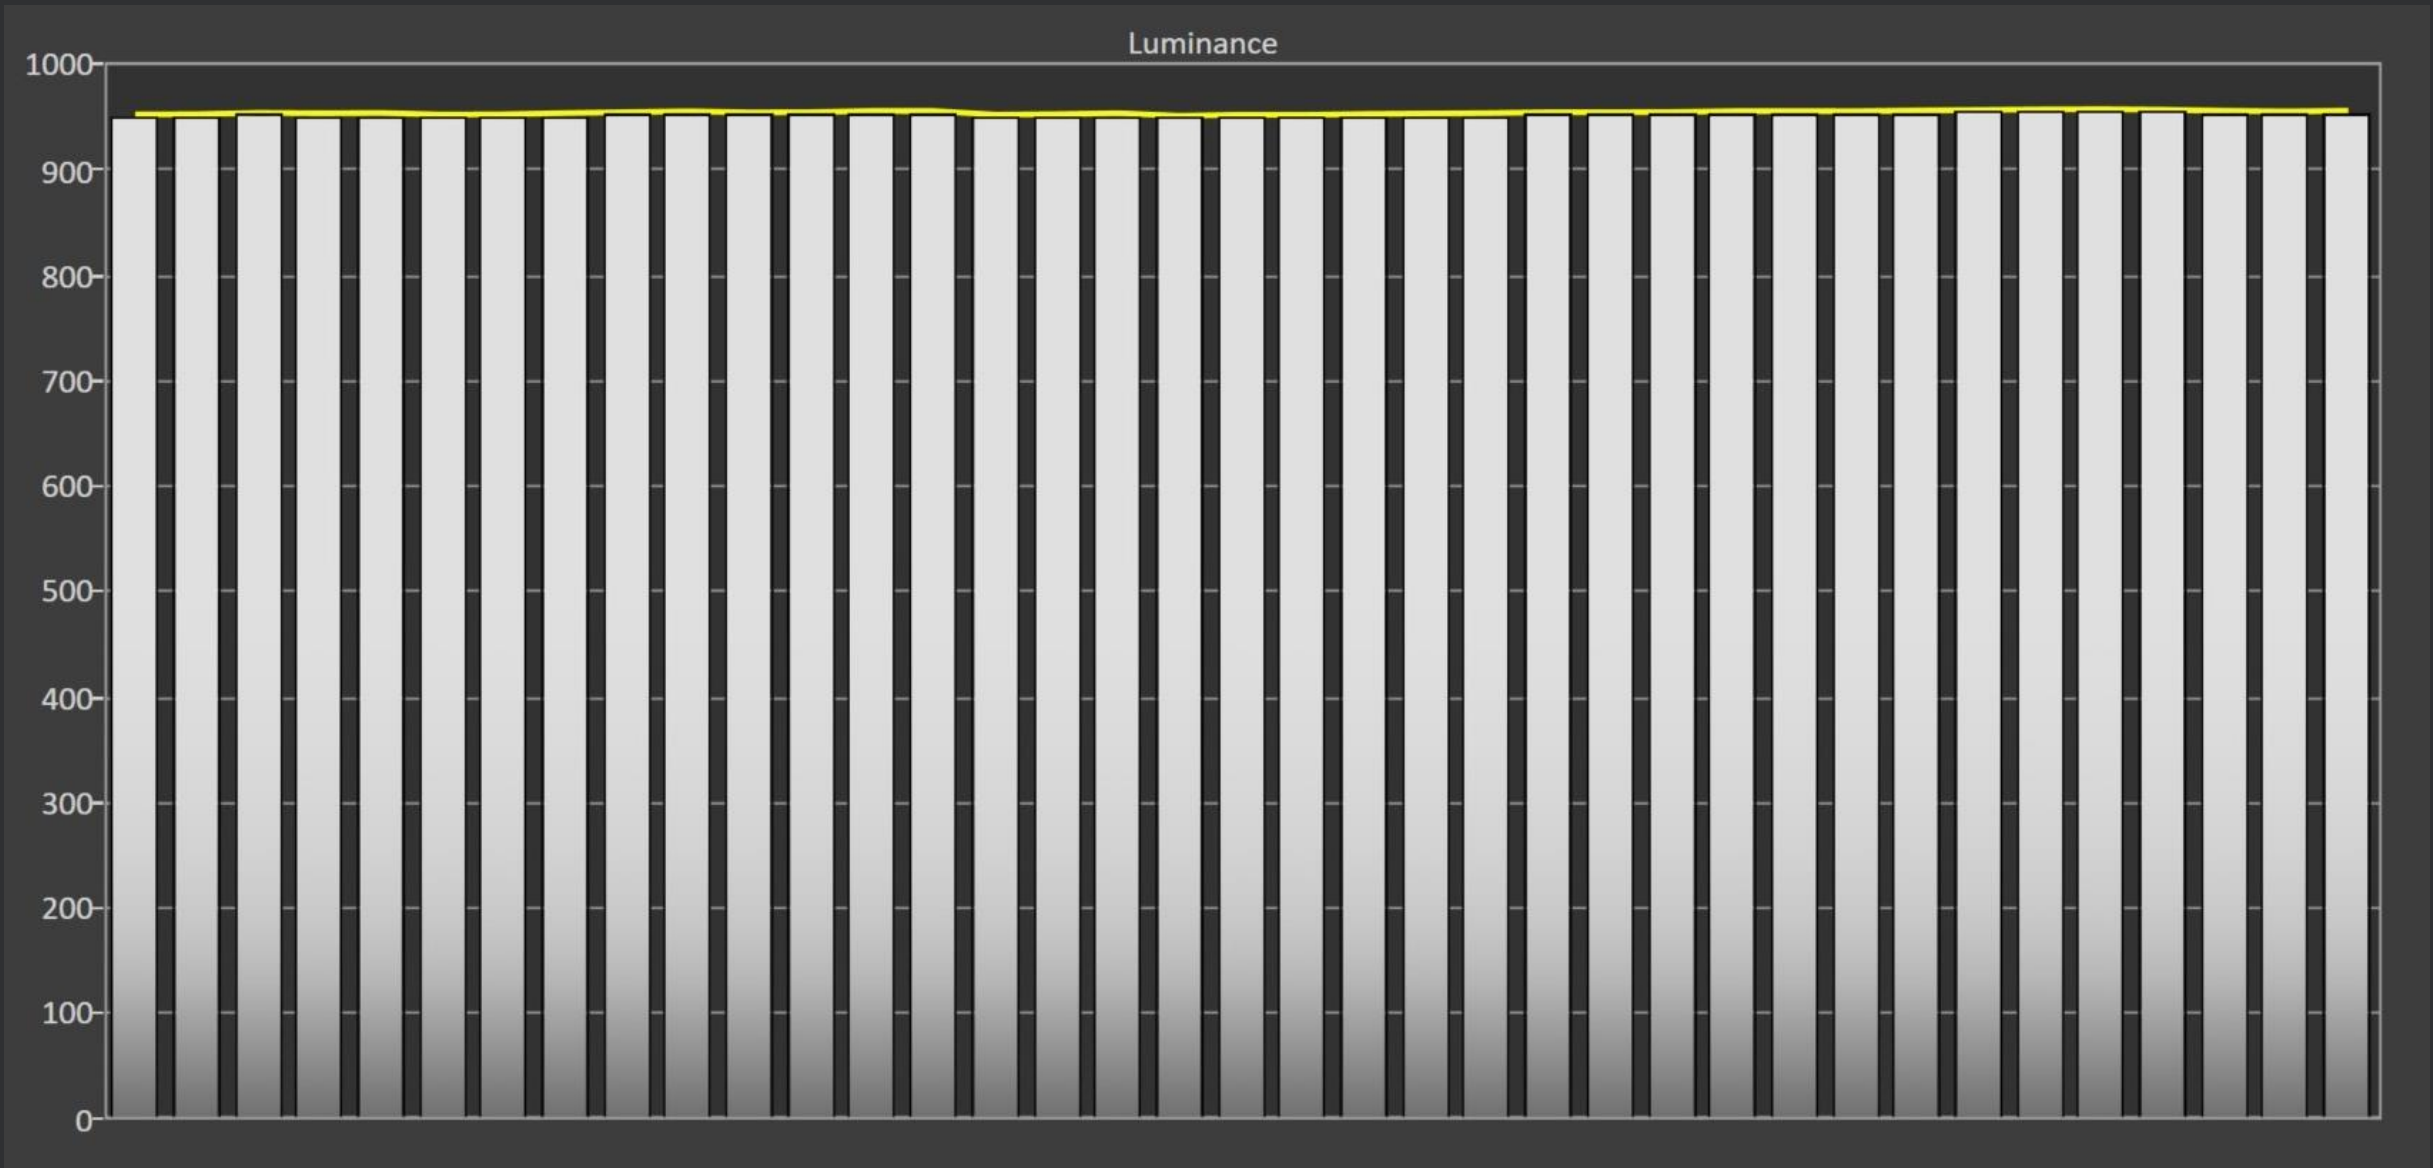

Peak vs. Window Size: Console HDR (AMD GPU)

ASUS ROG Swift PG32UCDM
Portrait Display Calman Ultimate

Luminance Stability: Console HDR (AMD GPU)

ASUS ROG Swift PG32UCDM – 2% APL

Portrait Display Calman Ultimate