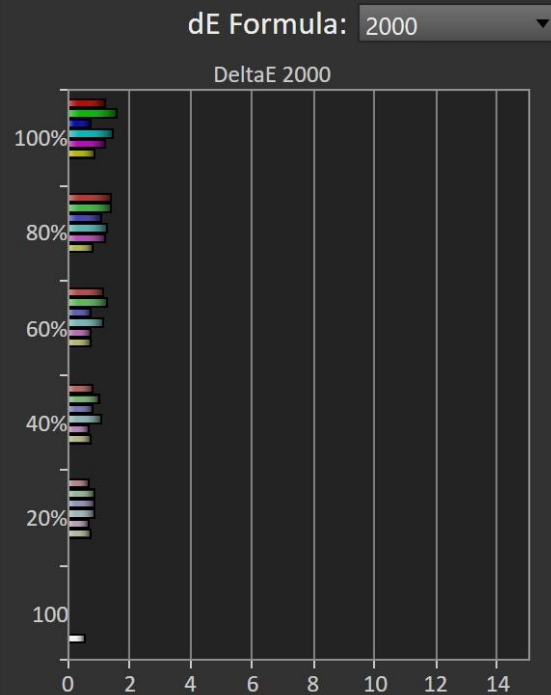

ColorChecker: OSD sRGB Color Space CCT corrected

ASUS ROG Swift PG32UCDM – sRGB

Portrait Display Calman Ultimate | Target: Avg. DeltaE < 2.5 | Max. DeltaE < 4.5

ColorChecker

Display analysis is performed with the X-Rite/Pantone ColorChecker® target colors.

dE Formula: 2000

Avg dE2000: 1.11

Max dE2000: 2

Current Reading

x: 0.4438 y: 0.3861

fL: 20.62

cd/m²: 70.65

	White	Gray 80	Gray 65	Gray 50	Gray 35	Black	Dark Skin	Light Skin	Blue Sky	Foliage	Blue Flower	Bluish Green	Orange	Purplish
x: CIE31	0.3128	0.3132	0.3132	0.3125	0.3124	0.3631	0.4024	0.3765	0.2502	0.3416	0.2685	0.2664	0.5146	0.2165
y: CIE31	0.3284	0.3293	0.3285	0.3280	0.3276	0.2843	0.3654	0.3561	0.2636	0.4322	0.2508	0.3607	0.4110	0.1874
Y	199.9422	160.5262	130.2540	100.5458	70.9287	0.0011	20.2350	72.1281	39.4639	27.1677	48.6731	88.7441	56.6930	24.0481
Target x:CIE31	0.3127	0.3127	0.3127	0.3127	0.3127	0.3127	0.4003	0.3795	0.2496	0.3395	0.2681	0.2626	0.5122	0.2166
Target y:CIE31	0.3290	0.3290	0.3290	0.3290	0.3290	0.3290	0.3642	0.3562	0.2656	0.4271	0.2525	0.3616	0.4063	0.1920
Target Y	199.9422	158.2139	127.4825	98.1758	68.3631	0.0000	20.1408	69.7702	37.3860	26.0574	46.6235	83.7218	56.6793	23.5010
ΔE 2000	0.5639	0.3924	0.8128	0.7957	1.0955	0.0112	0.3062	0.9631	1.4644	1.0722	1.1409	1.4279	1.2970	0.9678
ΔE ITP	0.3218	1.1087	1.6694	1.7941	2.6835	5.1788	1.0259	2.8759	3.8502	3.3113	3.2048	4.8095	3.6211	2.7986

Saturation: OSD sRGB Color Space CCT corrected

ASUS ROG Swift PG32UCDM – sRGB

Portrait Display Calman Ultimate | Target: Avg. DeltaE < 2.5 | Max. DeltaE < 4.5

Saturation Sweeps

Avg dE2000: 0.99

Max dE2000: 1.6