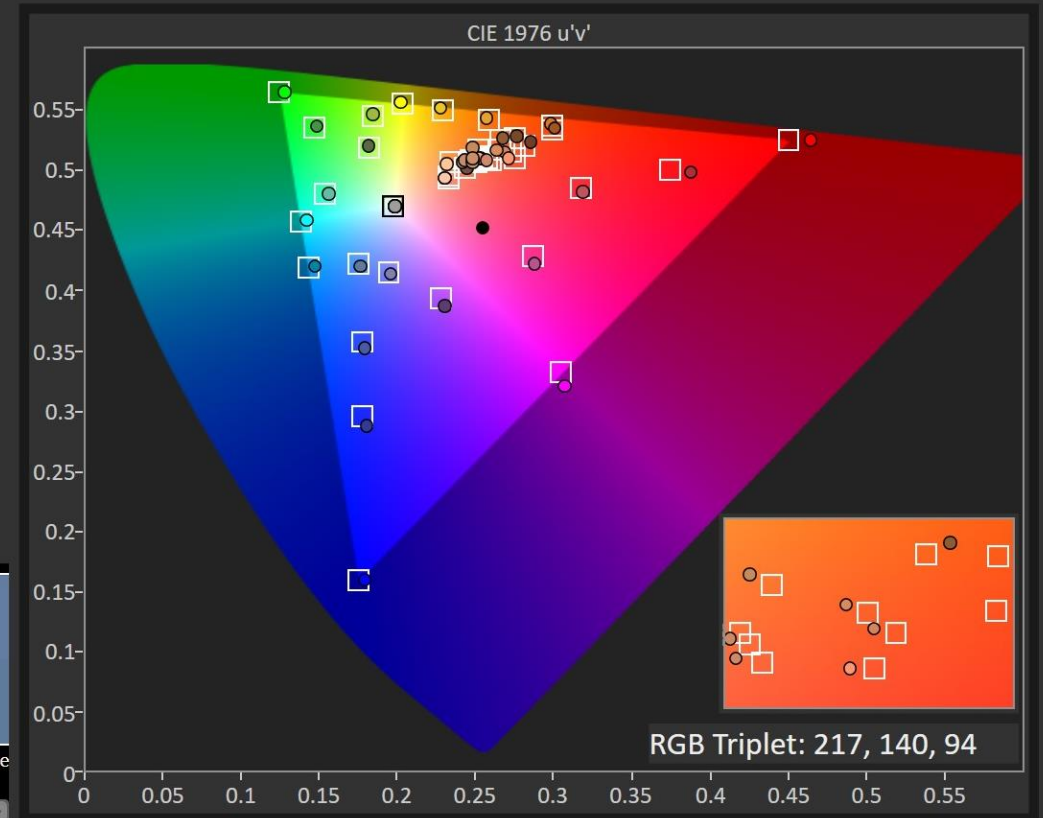

Color Space: OSD sRGB Color Space CCT corrected

ASUS ROG Swift PG32UCDM – sRGB

Portrait Display Calman Ultimate | Target: 99 %

Color Gamut

Current Reading

x: 0.3129 y: 0.3285

fL: 59.11

cd/m²: 202.53

ColorChecker: OSD sRGB Color Space CCT corrected

ASUS ROG Swift PG32UCDM – sRGB

Portrait Display Calman Ultimate | Target: Avg. DeltaE < 2.5 | Max. DeltaE < 4.5

ColorChecker

Display analysis is performed with the X-Rite/Pantone ColorChecker® target colors.

dE Formula: 2000

Avg dE2000: 1.11

Max dE2000: 2

Current Reading

x: 0.4438 y: 0.3861

fL: 20.62

cd/m²: 70.65

	White	Gray 80	Gray 65	Gray 50	Gray 35	Black	Dark Skin	Light Skin	Blue Sky	Foliage	Blue Flower	Bluish Green	Orange	Purplish
x: CIE31	0.3128	0.3132	0.3132	0.3125	0.3124	0.3631	0.4024	0.3765	0.2502	0.3416	0.2685	0.2664	0.5146	0.2165
y: CIE31	0.3284	0.3293	0.3285	0.3280	0.3276	0.2843	0.3654	0.3561	0.2636	0.4322	0.2508	0.3607	0.4110	0.1874
Y	199.9422	160.5262	130.2540	100.5458	70.9287	0.0011	20.2350	72.1281	39.4639	27.1677	48.6731	88.7441	56.6930	24.0481
Target x:CIE31	0.3127	0.3127	0.3127	0.3127	0.3127	0.3127	0.4003	0.3795	0.2496	0.3395	0.2681	0.2626	0.5122	0.2166
Target y:CIE31	0.3290	0.3290	0.3290	0.3290	0.3290	0.3290	0.3642	0.3562	0.2656	0.4271	0.2525	0.3616	0.4063	0.1920
Target Y	199.9422	158.2139	127.4825	98.1758	68.3631	0.0000	20.1408	69.7702	37.3860	26.0574	46.6235	83.7218	56.6793	23.5010
ΔE 2000	0.5639	0.3924	0.8128	0.7957	1.0955	0.0112	0.3062	0.9631	1.4644	1.0722	1.1409	1.4279	1.2970	0.9678
ΔE ITP	0.3218	1.1087	1.6694	1.7941	2.6835	5.1788	1.0259	2.8759	3.8502	3.3113	3.2048	4.8095	3.6211	2.7986

Saturation: OSD sRGB Color Space CCT corrected

ASUS ROG Swift PG32UCDM – sRGB

Portrait Display Calman Ultimate | Target: Avg. DeltaE < 2.5 | Max. DeltaE < 4.5

Saturation Sweeps

Avg dE2000: 0.99

Max dE2000: 1.6