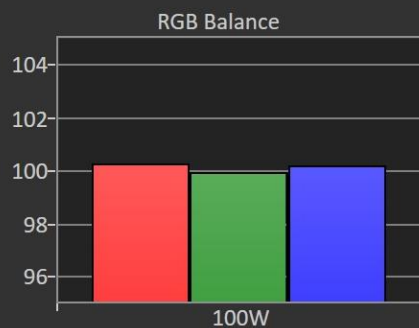

Color Space: OSD sRGB Color Space CCT corrected

ASUS ROG Swift PG32UCDM – sRGB

Portrait Display Calman Ultimate | Target: 99 %

Color Gamut

Current Reading

x: 0.3129 y: 0.3285

fL: 59.11

cd/m²: 202.53

	White	Red	Green	Blue	Cyan	Magenta	Yellow	100W
x: CIE31	0.3129	0.6494	0.3075	0.1533	0.2307	0.3160	0.4190	0.3129
y: CIE31	0.3285	0.3247	0.5958	0.0601	0.3294	0.1464	0.5076	0.3285
Y	107.8517	21.0246	79.7438	7.9222	87.4181	28.7734	100.4573	202.53
Target Y	105.5159	22.4386	75.4606	7.6167	83.0773	30.0553	97.8992	202.53
ΔE 2000	0.6469	1.1515	1.5250	0.8208	1.3864	1.2277	0.7243	0.5709
ΔE JTD	1.6216	0.9524	5.1110	7.1208	5.2822	4.0750	2.2461	0.2264

ColorChecker: OSD sRGB Color Space CCT corrected

ASUS ROG Swift PG32UCDM – sRGB

Portrait Display Calman Ultimate | Target: Avg. DeltaE < 2.5 | Max. DeltaE < 4.5

ColorChecker

Display analysis is performed with the X-Rite/Pantone ColorChecker® target colors.