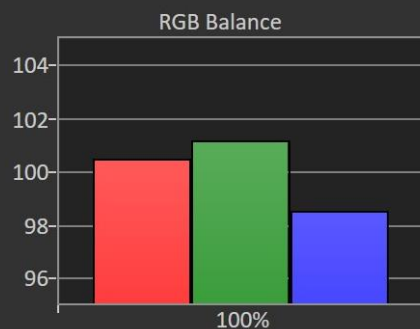

Avg dE2000: 0.99

Max dE2000: 1.6

Current Reading

x: 0.4181 y: 0.5076

fL: 29.58

cd/m²: 101.34