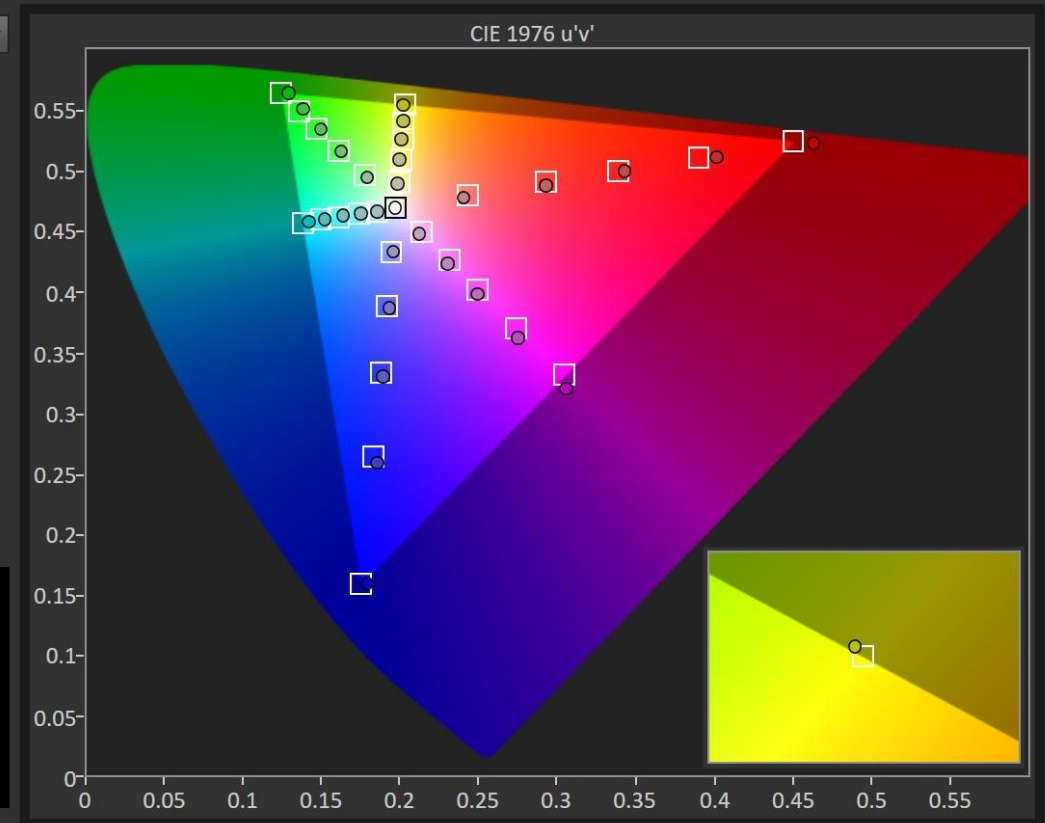

ColorChecker: OSD sRGB Color Space CCT corrected

ASUS ROG Swift PG32UCDM – sRGB

Portrait Display Calman Ultimate | Target: Avg. DeltaE < 2.5 | Max. DeltaE < 4.5

ColorChecker

Display analysis is performed with the X-Rite/Pantone ColorChecker® target colors.

dE Formula: 2000

Avg dE2000: 1.11

Max dE2000: 2

Current Reading

x: 0.4438 y: 0.3861

fL: 20.62

cd/m²: 70.65

	White	Gray 80	Gray 65	Gray 50	Gray 35	Black	Dark Skin	Light Skin	Blue Sky	Foliage	Blue Flower	Bluish Green	Orange	Purplish
x: CIE31	0.3128	0.3132	0.3132	0.3125	0.3124	0.3631	0.4024	0.3765	0.2502	0.3416	0.2685	0.2664	0.5146	0.2165
y: CIE31	0.3284	0.3293	0.3285	0.3280	0.3276	0.2843	0.3654	0.3561	0.2636	0.4322	0.2508	0.3607	0.4110	0.1874
Y	199.9422	160.5262	130.2540	100.5458	70.9287	0.0011	20.2350	72.1281	39.4639	27.1677	48.6731	88.7441	56.6930	24.0481
Target x:CIE31	0.3127	0.3127	0.3127	0.3127	0.3127	0.3127	0.4003	0.3795	0.2496	0.3395	0.2681	0.2626	0.5122	0.2166
Target y:CIE31	0.3290	0.3290	0.3290	0.3290	0.3290	0.3290	0.3642	0.3562	0.2656	0.4271	0.2525	0.3616	0.4063	0.1920
Target Y	199.9422	158.2139	127.4825	98.1758	68.3631	0.0000	20.1408	69.7702	37.3860	26.0574	46.6235	83.7218	56.6793	23.5010
ΔE 2000	0.5639	0.3924	0.8128	0.7957	1.0955	0.0112	0.3062	0.9631	1.4644	1.0722	1.1409	1.4279	1.2970	0.9678
ΔE ITP	0.3218	1.1087	1.6694	1.7941	2.6835	5.1788	1.0259	2.8759	3.8502	3.3113	3.2048	4.8095	3.6211	2.7986

Saturation: OSD sRGB Color Space CCT corrected

ASUS ROG Swift PG32UCDM – sRGB

Portrait Display Calman Ultimate | Target: Avg. DeltaE < 2.5 | Max. DeltaE < 4.5

Saturation Sweeps

Avg dE2000: 0.99

Max dE2000: 1.6