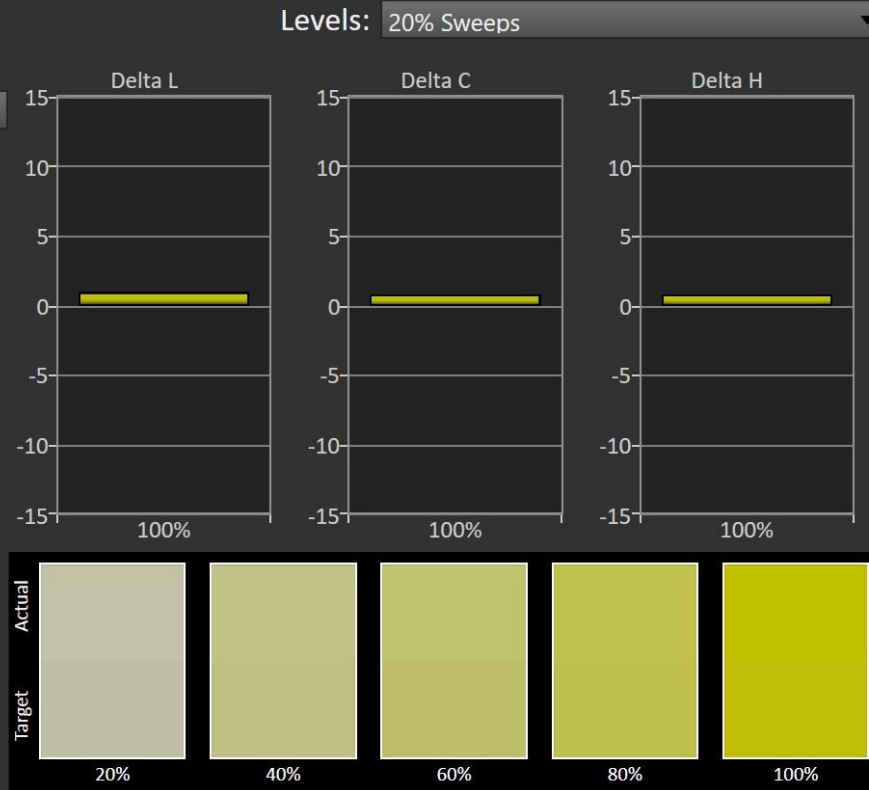

ColorChecker: OSD sRGB Color Space CCT corrected

ASUS ROG Swift PG32UCDM – sRGB

Portrait Display Calman Ultimate | Target: Avg. DeltaE < 2.5 | Max. DeltaE < 4.5

ColorChecker

Display analysis is performed with the X-Rite/Pantone ColorChecker® target colors.

dE Formula: 2000

Avg dE2000: 1.11

Max dE2000: 2

Current Reading

x: 0.4438 y: 0.3861

fL: 20.62

cd/m²: 70.65

	White	Gray 80	Gray 65	Gray 50	Gray 35	Black	Dark Skin	Light Skin	Blue Sky	Foliage	Blue Flower	Bluish Green	Orange	Purplish
x: CIE31	0.3128	0.3132	0.3132	0.3125	0.3124	0.3631	0.4024	0.3765	0.2502	0.3416	0.2685	0.2664	0.5146	0.2165
y: CIE31	0.3284	0.3293	0.3285	0.3280	0.3276	0.2843	0.3654	0.3561	0.2636	0.4322	0.2508	0.3607	0.4110	0.1874
Y	199.9422	160.5262	130.2540	100.5458	70.9287	0.0011	20.2350	72.1281	39.4639	27.1677	48.6731	88.7441	56.6930	24.0481
Target x:CIE31	0.3127	0.3127	0.3127	0.3127	0.3127	0.3127	0.4003	0.3795	0.2496	0.3395	0.2681	0.2626	0.5122	0.2166
Target y:CIE31	0.3290	0.3290	0.3290	0.3290	0.3290	0.3290	0.3642	0.3562	0.2656	0.4271	0.2525	0.3616	0.4063	0.1920
Target Y	199.9422	158.2139	127.4825	98.1758	68.3631	0.0000	20.1408	69.7702	37.3860	26.0574	46.6235	83.7218	56.6793	23.5010
ΔE 2000	0.5639	0.3924	0.8128	0.7957	1.0955	0.0112	0.3062	0.9631	1.4644	1.0722	1.1409	1.4279	1.2970	0.9678
ΔE ITP	0.3218	1.1087	1.6694	1.7941	2.6835	5.1788	1.0259	2.8759	3.8502	3.3113	3.2048	4.8095	3.6211	2.7986

Saturation: OSD sRGB Color Space CCT corrected

ASUS ROG Swift PG32UCDM – sRGB

Portrait Display Calman Ultimate | Target: Avg. DeltaE < 2.5 | Max. DeltaE < 4.5

Saturation Sweeps

Avg dE2000: 0.99

Max dE2000: 1.6