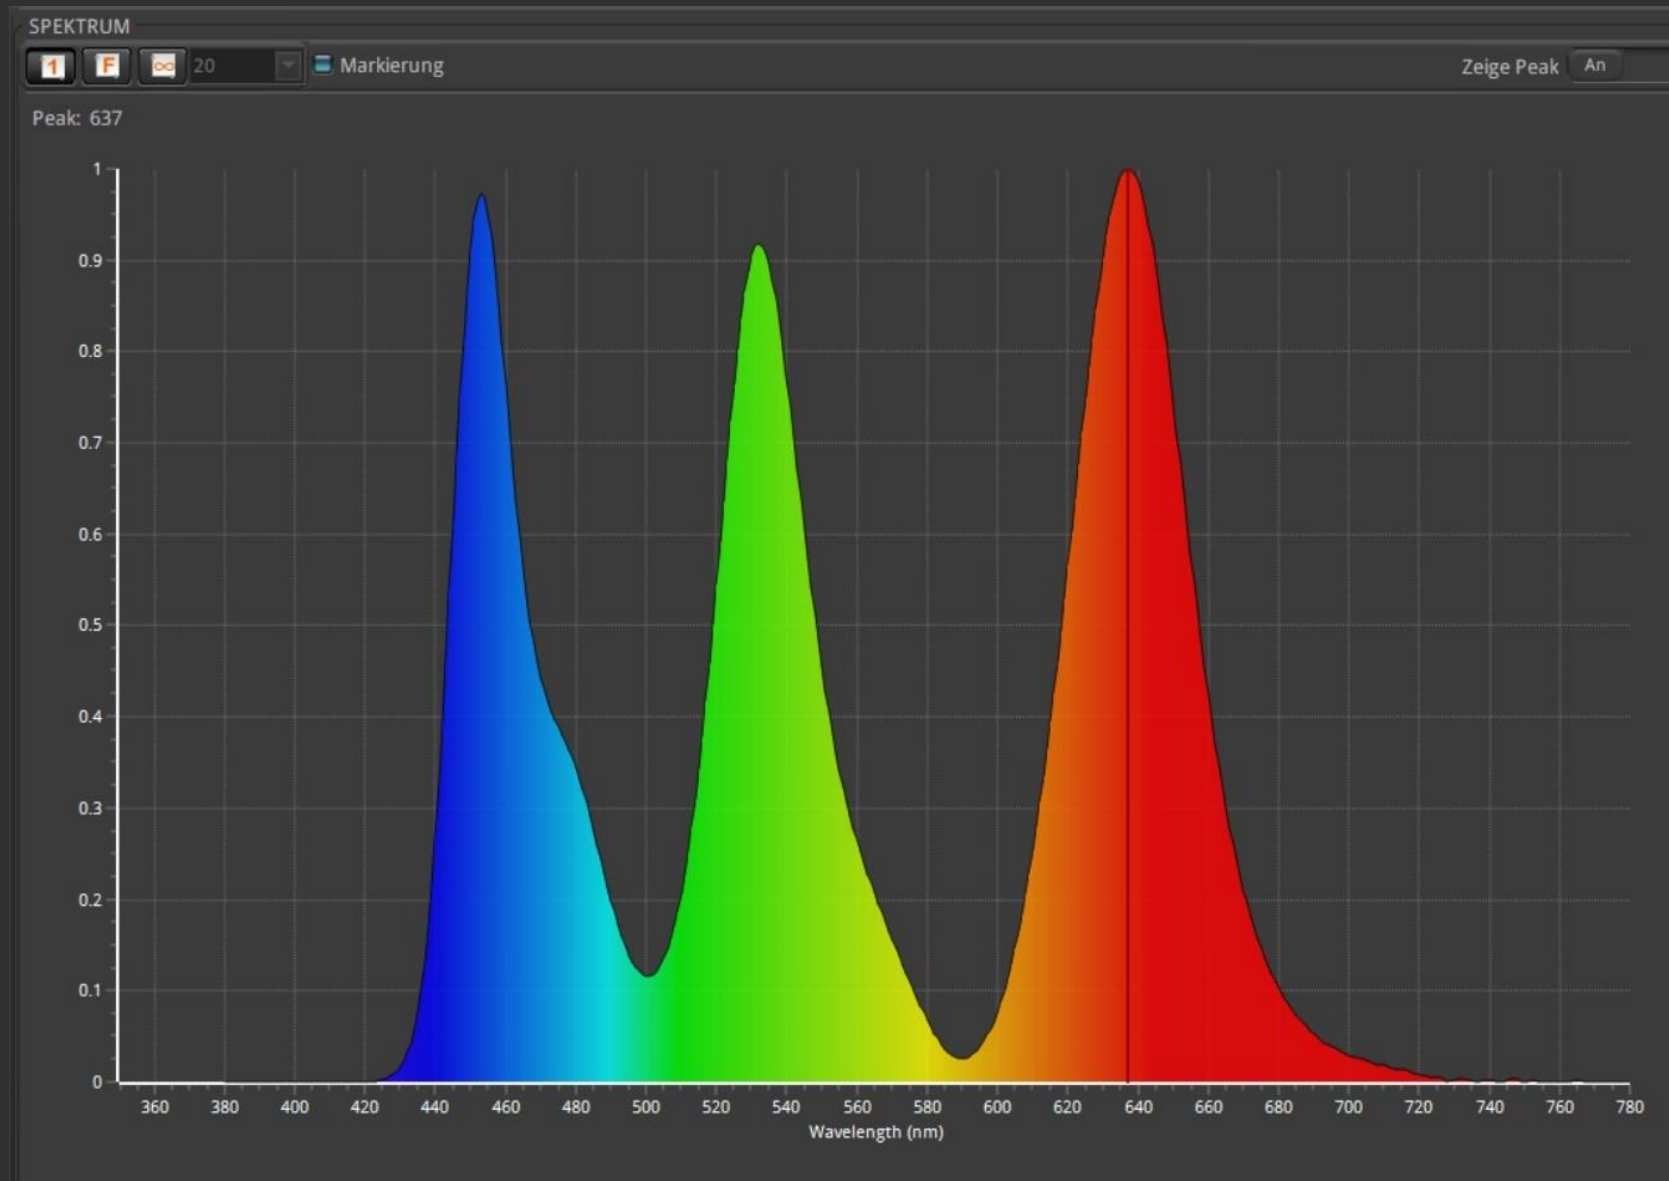

## OSD-Settings: Blue Light Filter

Setup for this test

# OSD-Settings: Blue Light Filter – OFF

# OSD-Settings: Blue Light Filter – Stage 1