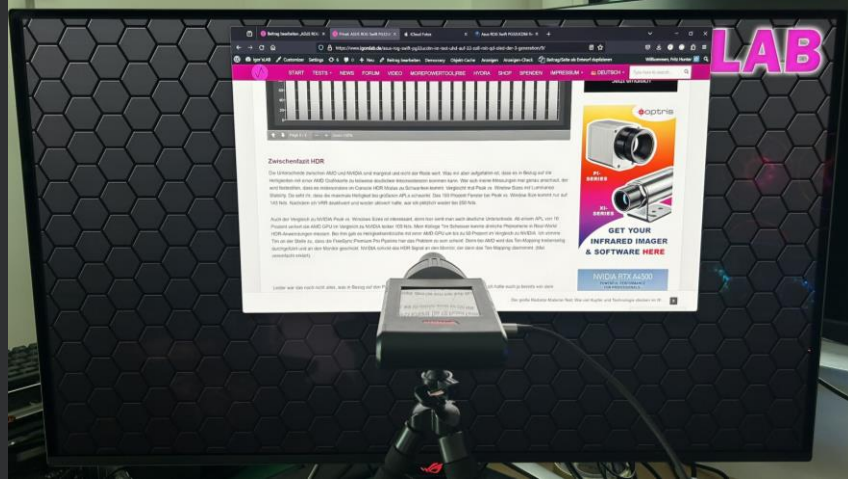

## OSD-Settings: Blue Light Filter

Setup for this test

# OSD-Settings: Blue Light Filter – OFF

# OSD-Settings: Blue Light Filter – Stage 1