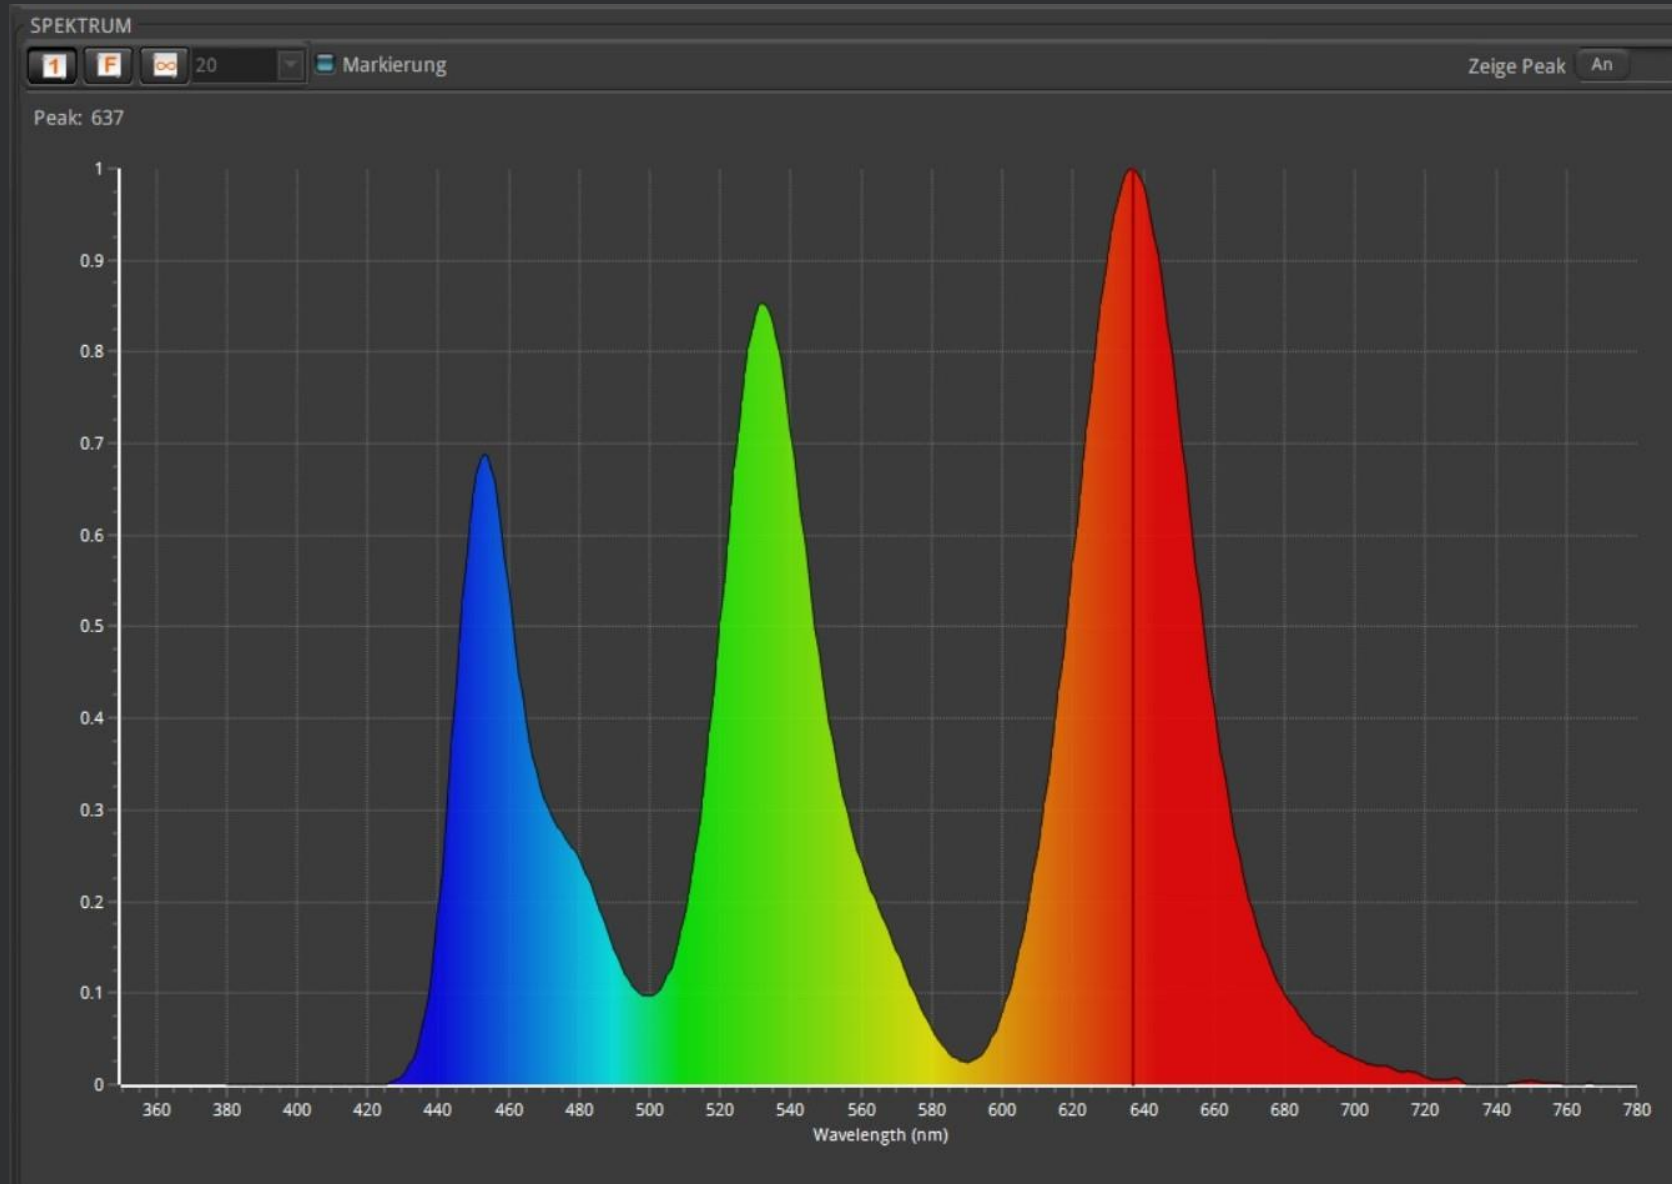

OSD-Settings: Blue Light Filter – Stage 3