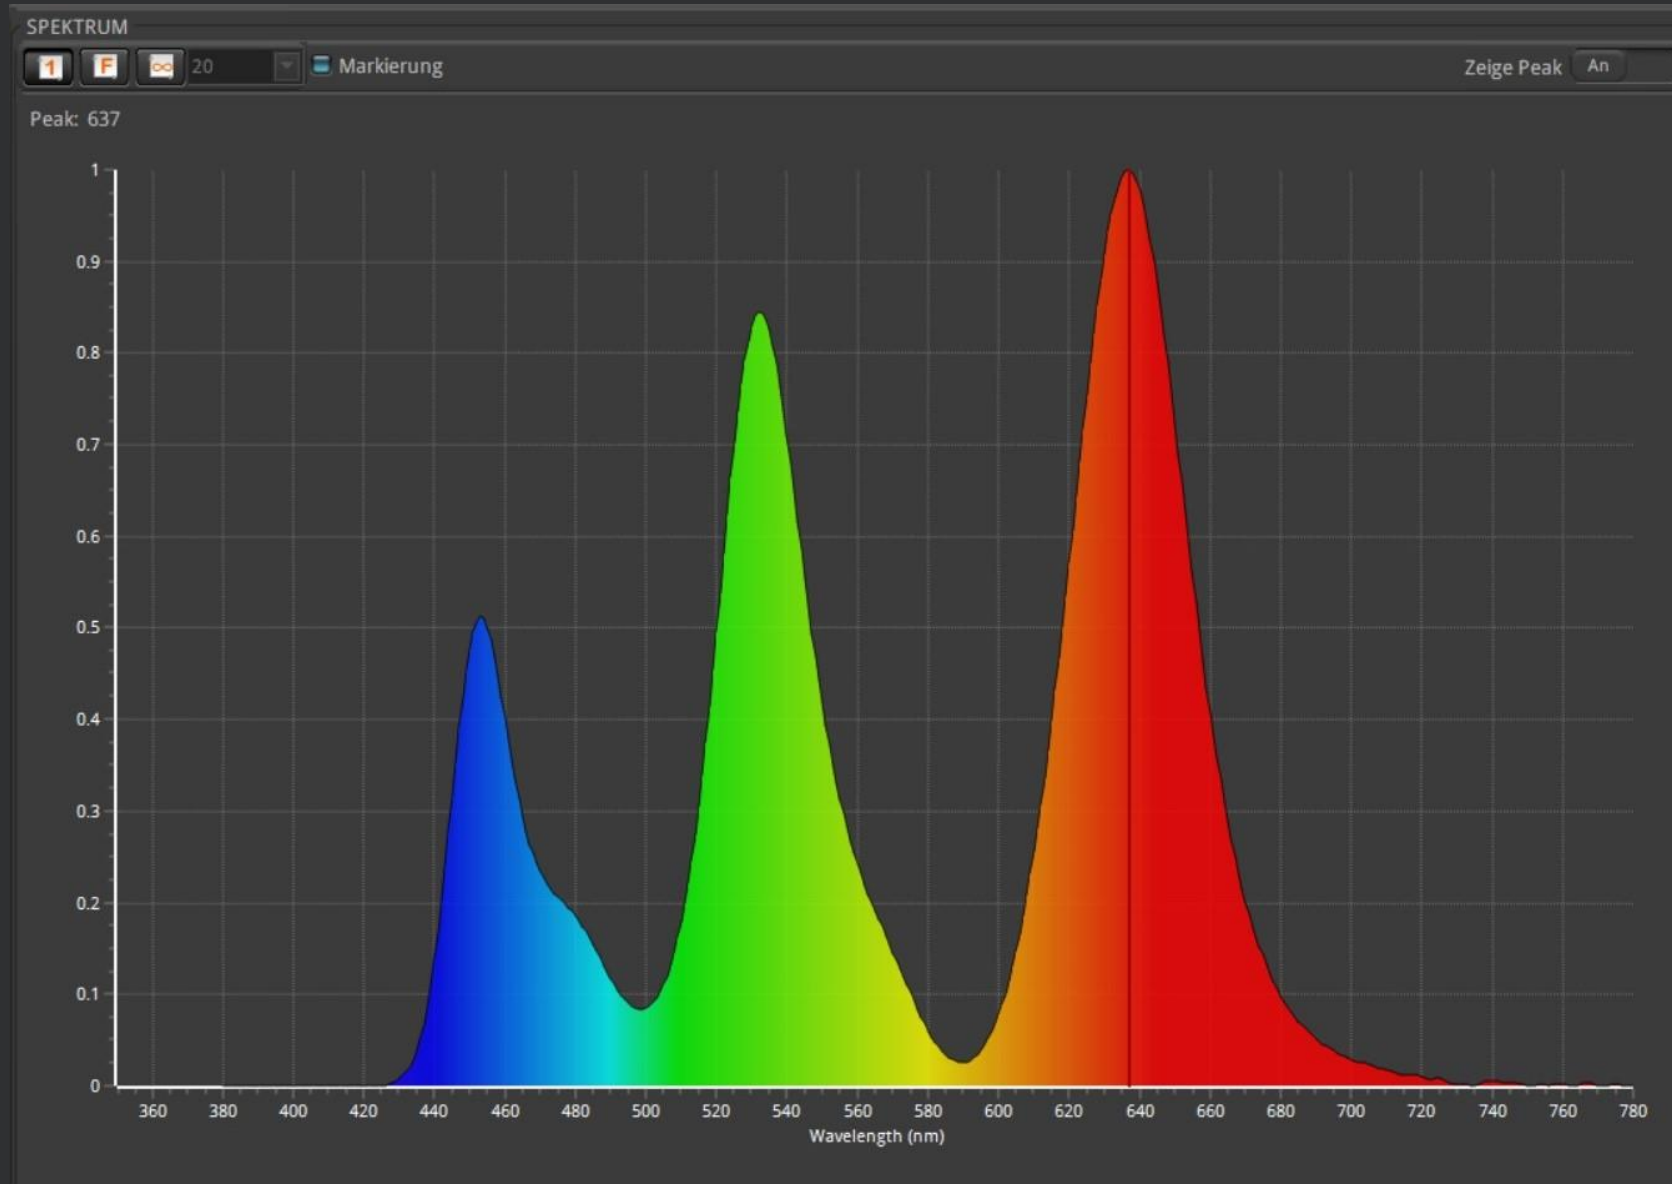

OSD-Settings: Blue Light Filter – Stage 4