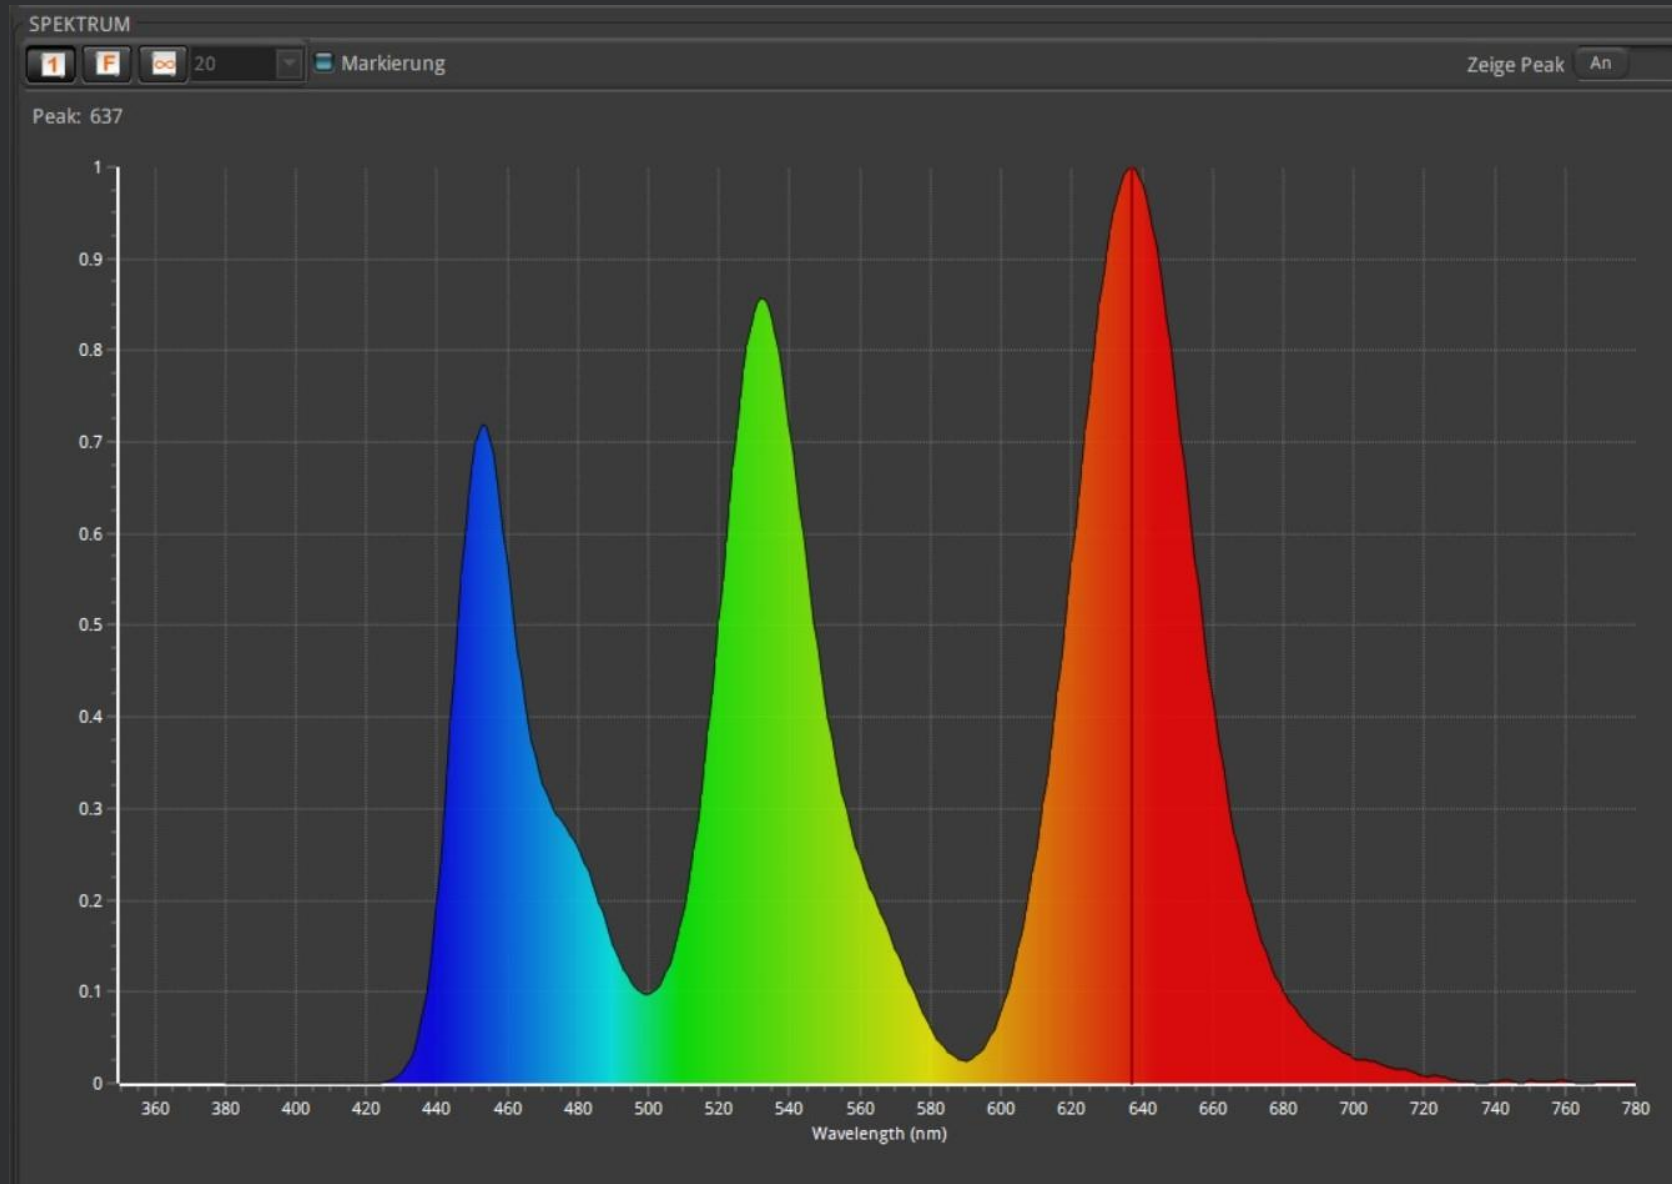

OSD-Settings: Blue Light Filter – Stage 2