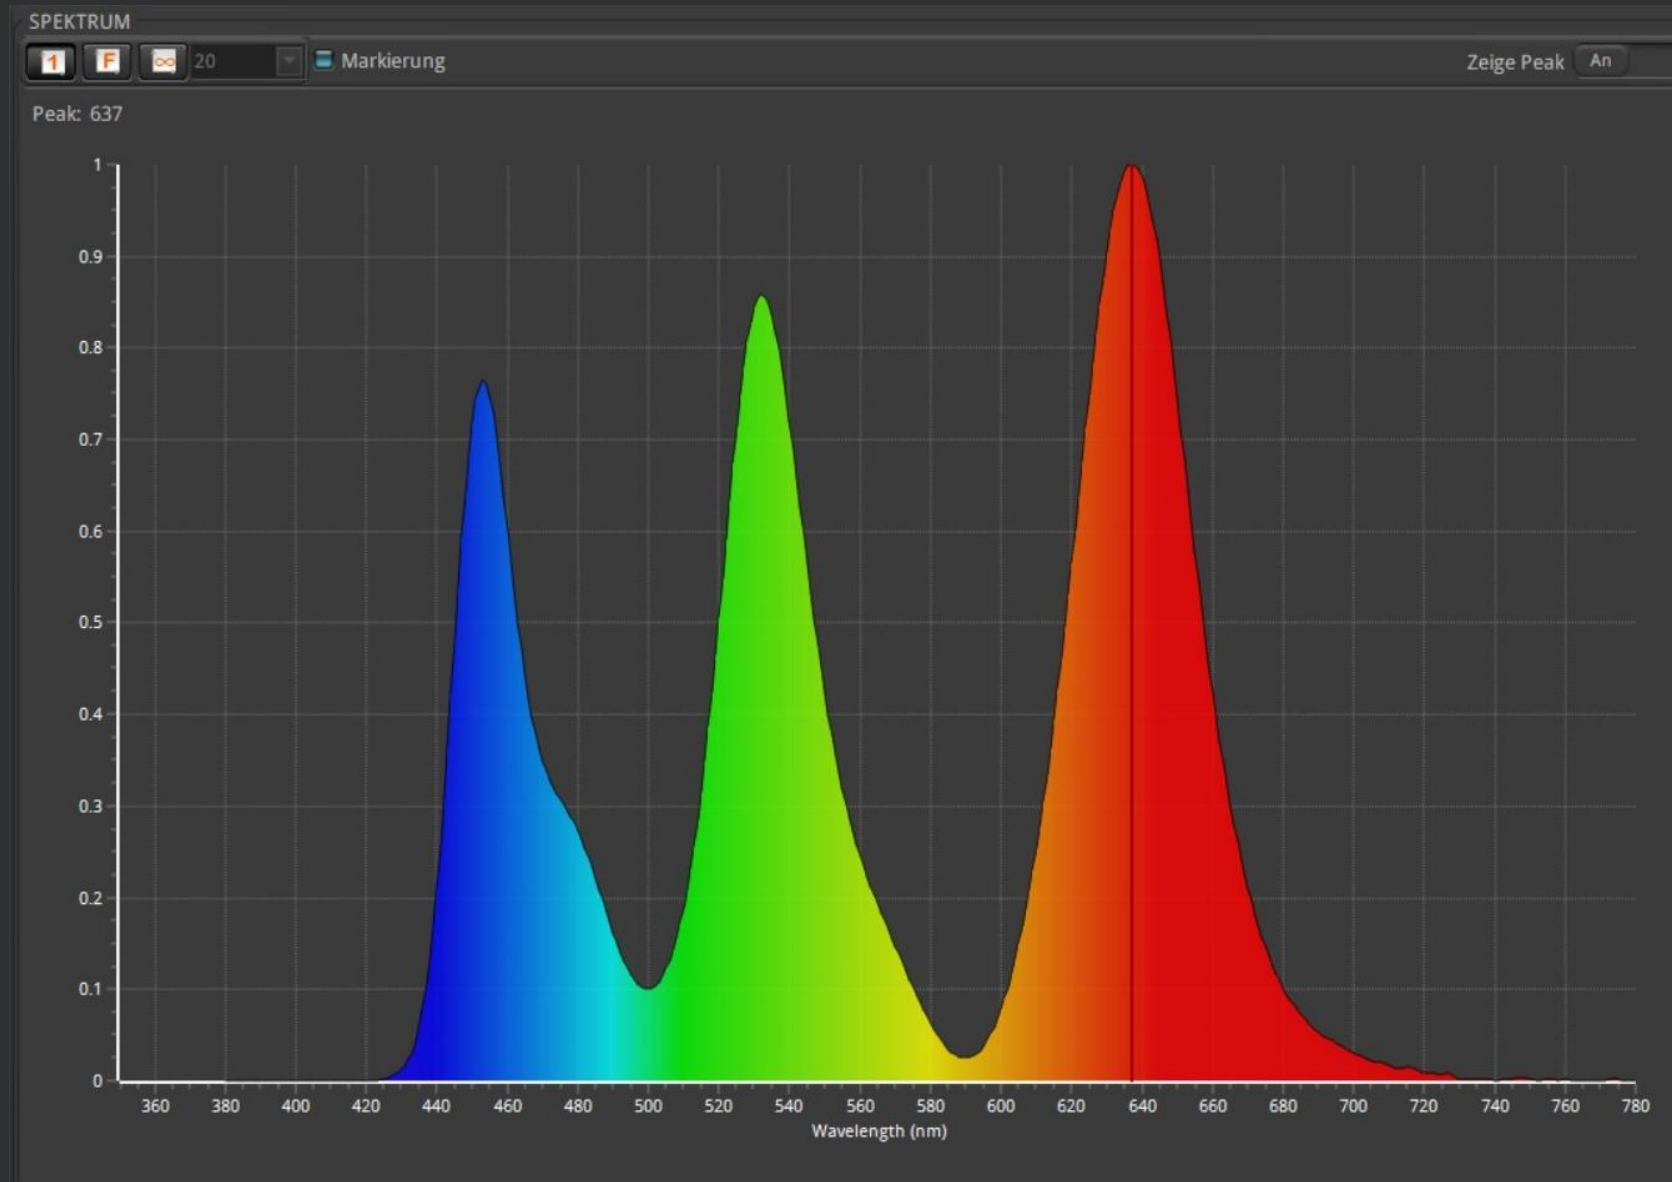

## OSD-Settings: Blue Light Filter

Setup for this test

# OSD-Settings: Blue Light Filter – OFF

# OSD-Settings: Blue Light Filter – Stage 1