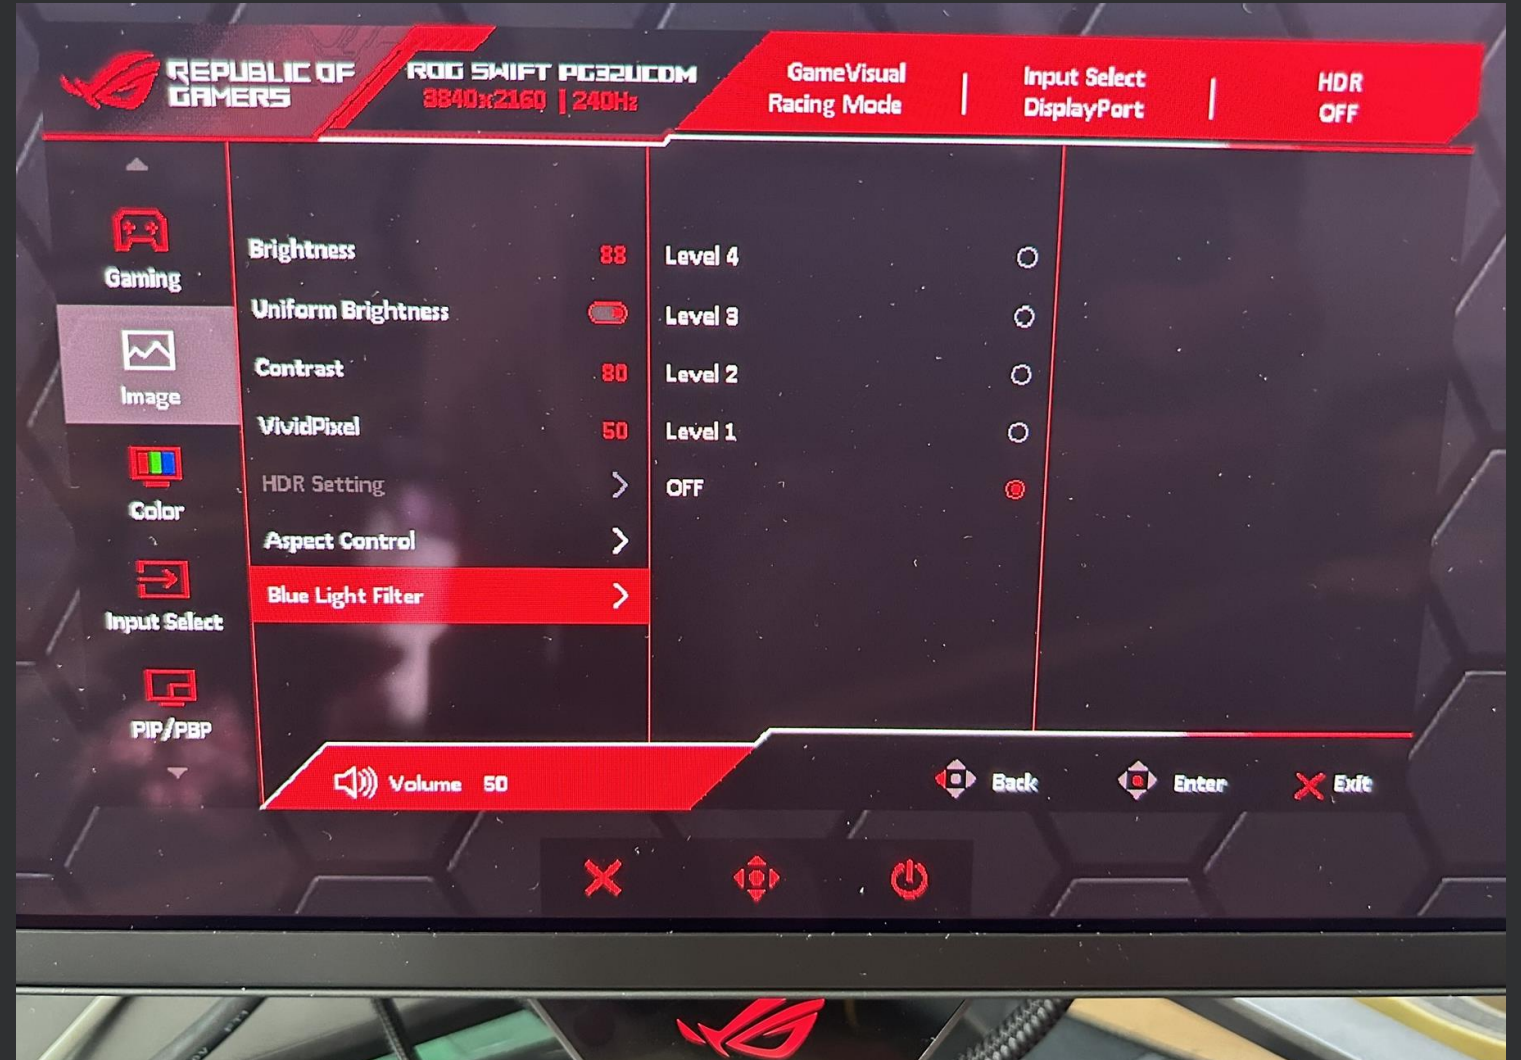

## OSD-Settings: Blue Light Filter

Setup for this test

# OSD-Settings: Blue Light Filter – OFF

# OSD-Settings: Blue Light Filter – Stage 1