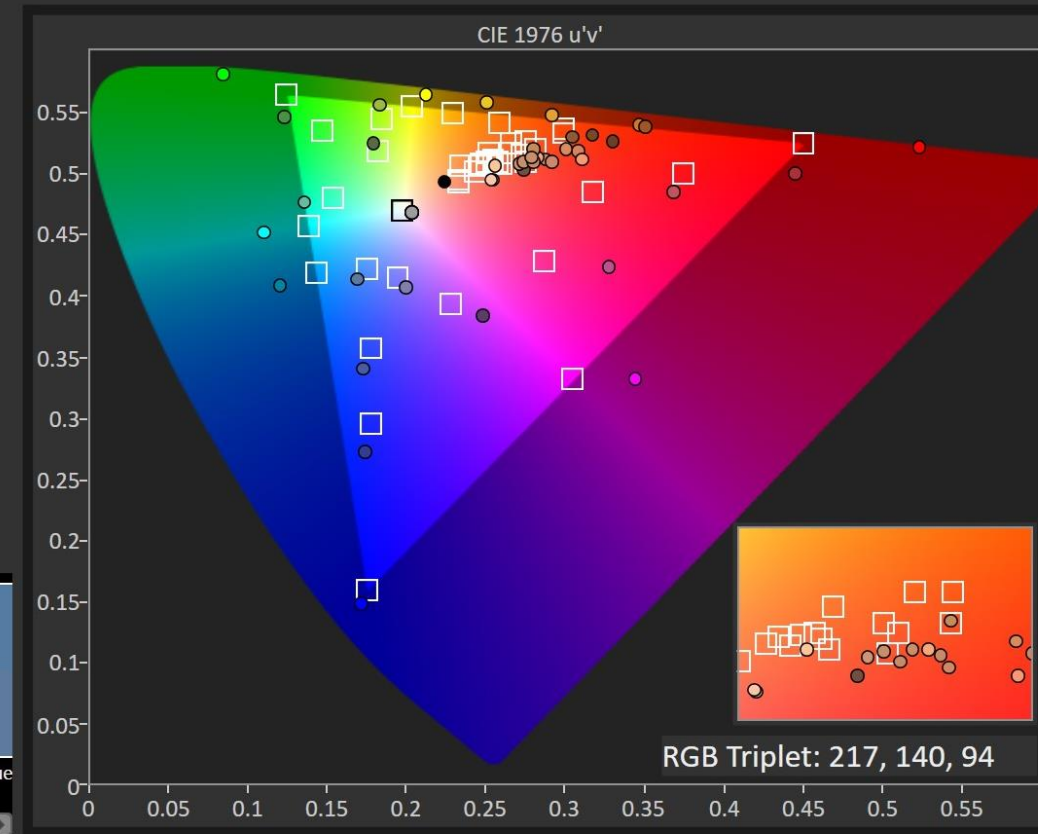

Gray Scale: Default Settings Uniform Brightness on

ASUS ROG Swift PG32UCDM - sRGB

Portrait Display Calman Ultimate | Target: Avg. DeltaE < 2.0 | CCT 6500K | Gamma 2.2

Grayscale - Multi

dE Formula: 2000

Avg dE2000: 4.6

ColorChecker: Default Settings

ASUS ROG Swift PG32UCDM - sRGB

Portrait Display Calman Ultimate | Target: Avg. DeltaE < 2.5 | Max. DeltaE < 4.5

ColorChecker

Display analysis is performed with the X-Rite/Pantone ColorChecker® target colors.

dE Formula: 2000

Avg dE2000: 5.81

Max dE2000: 7.81

Current Reading

x: 0.4903 y: 0.3749

fL: 17.11

cd/m²: 58.63

	White	Gray 80	Gray 65	Gray 50	Gray 35	Black	Dark Skin	Light Skin	Blue Sky	Foliage	Blue Flower	Bluish Green	Orange	Purplish E
x: CIE31	0.3180	0.3183	0.3180	0.3182	0.3182	0.3684	0.4388	0.4060	0.2373	0.3435	0.2680	0.2349	0.5696	0.2048
y: CIE31	0.3241	0.3240	0.3236	0.3243	0.3238	0.3592	0.3578	0.3499	0.2560	0.4444	0.2418	0.3653	0.3928	0.1777
Y	159.1963	127.0587	102.9573	80.0124	56.1068	0.0014	16.6392	58.1694	29.5410	20.7040	37.6425	65.1070	48.8786	18.2344
Target x:CIE31	0.3127	0.3127	0.3127	0.3127	0.3127	0.3127	0.4003	0.3795	0.2496	0.3395	0.2681	0.2626	0.5122	0.2166
Target y:CIE31	0.3290	0.3290	0.3290	0.3290	0.3290	0.3290	0.3642	0.3562	0.2656	0.4271	0.2525	0.3616	0.4063	0.1920
Target Y	159.1963	125.9717	101.5030	78.1687	54.4315	0.0000	16.0363	55.5518	29.7671	20.7472	37.1222	66.6603	45.1287	18.7118
ΔE 2000	6.8474	6.6193	6.2788	5.6115	5.3405	0.0071	6.2307	6.7008	2.4623	1.8910	2.5363	5.1855	6.8539	1.9312
ΔE ITP	5.2243	5.4219	5.3873	5.3352	5.5887	5.4961	21.5334	17.8582	7.7969	5.8125	5.2642	16.9839	39.5139	9.3123

Saturation: Default Settings

ASUS ROG Swift PG32UCDM - sRGB

Portrait Display Calman Ultimate | Target: Avg. DeltaE < 2.5 | Max. DeltaE < 4.5

Saturation Sweeps

Avg dE2000: 4.49

Max dE2000: 6.94

Current Reading