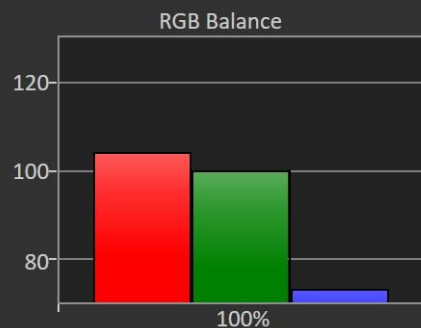

Avg dE2000: 4.49

Max dE2000: 6.94

Current Reading

x: 0.4474 y: 0.5258

fL: 22.99

cd/m²: 78.77