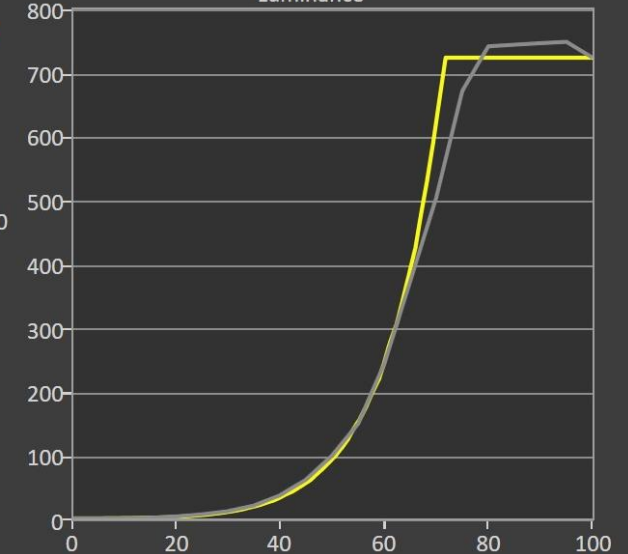

## Grayscale Tracking

dE Formula: 2000

Current Reading:

x: 0.31

y: 0.3272

fL: 210.558

cd/m<sup>2</sup>: 721.425

	0	5	10	15	20	25	30	35	40	45	50
<b>Y</b>	0.000	0.030	0.322	0.959	2.931	6.319	11.249	20.006	35.895	60.444	97.877
<b>x: CIE31</b>	0.333	0.325	0.310	0.307	0.308	0.308	0.307	0.309	0.308	0.309	0.309
<b>y: CIE31</b>	0.333	0.355	0.316	0.323	0.321	0.322	0.323	0.324	0.324	0.325	0.325
<b>Target Y</b>	0.000	0.063	0.342	0.982	2.429	5.226	9.791	18.223	32.448	55.925	94.075
<b>Target x:CIE31</b>	0.313	0.313	0.313	0.313	0.313	0.313	0.313	0.313	0.313	0.313	0.313
<b>Target y:CIE31</b>	0.329	0.329	0.329	0.329	0.329	0.329	0.329	0.329	0.329	0.329	0.329

RGB Balance, without Luminance

RGB Balance, with Luminance

EOTF

Luminance

# Peak vs. Window Size: Movie HDR

ASUS ROG Swift PG34WCDM

Portrait Display Calman Ultimate