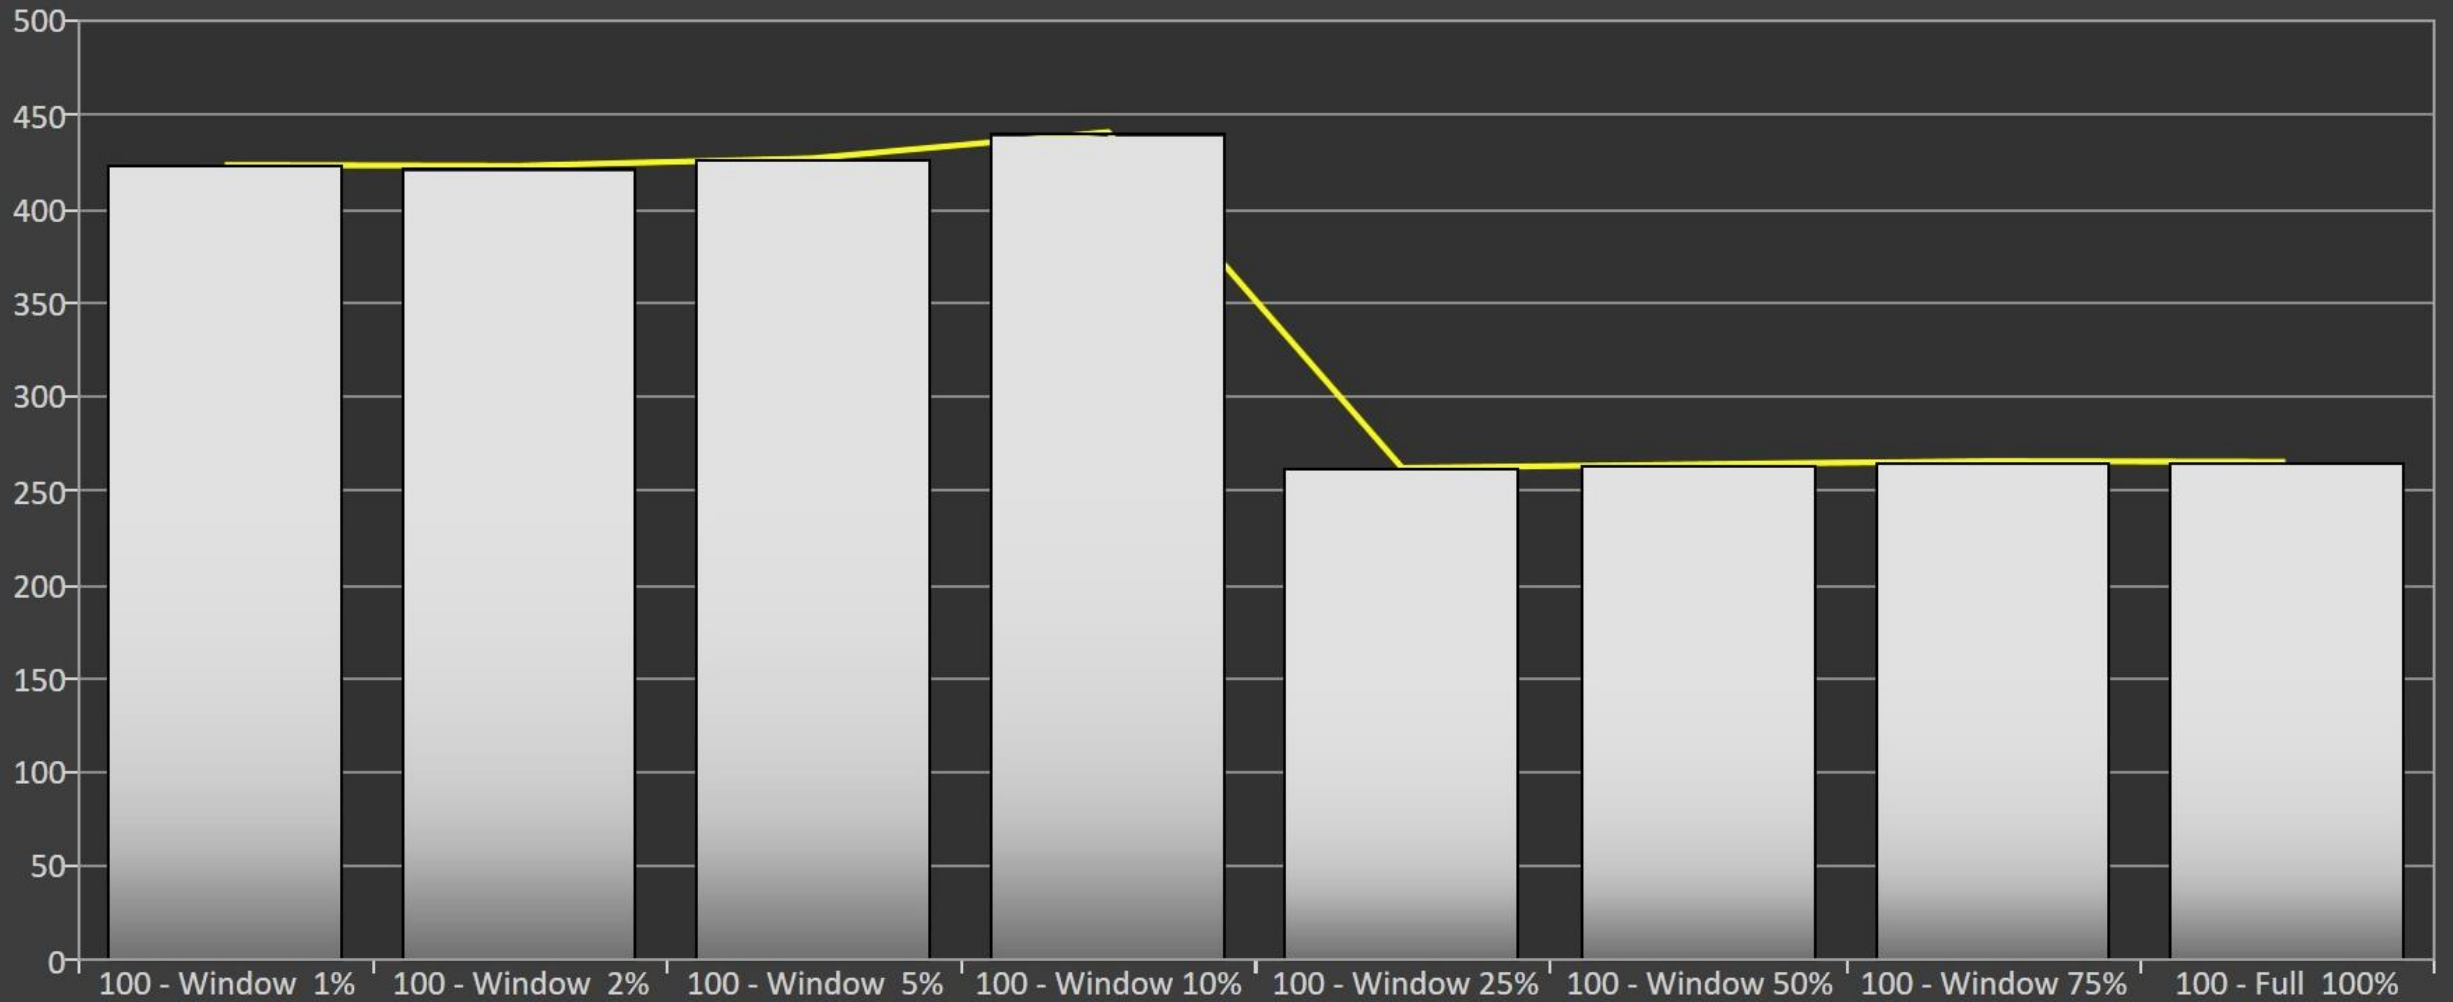

RGB Balance, without Luminance

RGB Balance, with Luminance

EOTF

Luminance

Peak vs. Window Size: Console HDR (Uniform Brightness on, Peak Brightness 90)

ASUS ROG Swift PG34WCDM

Portrait Display Calman Ultimate

ColorChecker: Console HDR (Uniform Brightness on, Peak Brightness 90)

ASUS ROG Swift PG34WCDM – 10% APL

Portrait Display Calman Ultimate | Target: Avg. DeltaE < 2.5 | Max. DeltaE < 4.5

ColorChecker® Analysis

	White	Gray 80	Gray 65	Gray 50	Gray 35	Dark Skin	Light Skin	Blue Sky	Foliage	Blue Flower	Bluish Green	Orange	Purplish Blue	Moderate Red	Purple	Yellow Green	Orange Yellow	Blue	Green	Red	Yellow
x: CIE31	0.3096	0.3085	0.3070	0.3088	0.3090	0.4210	0.3863	0.2412	0.3390	0.2604	0.2477	0.5418	0.2082	0.4649	0.2811	0.3838	0.4974	0.1859	0.2977	0.5657	0.4183
y: CIE31	0.3266	0.3241	0.3222	0.3241	0.3237	0.3588	0.3570	0.2552	0.4434	0.2434	0.3546	0.4192	0.1790	0.2995	0.2049	0.5336	0.4596	0.1313	0.5268	0.3101	0.4183
Y	440.4457	39.6870	35.6276	30.2931	23.9804	6.5994	23.4590	13.3478	8.9887	16.2824	28.5461	17.7791	8.1988	12.7454	4.7315	28.7356	22.6893	4.5044	15.6908	7.7836	37.5653
Target x:CIE31	0.3127	0.3127	0.3127	0.3127	0.3127	0.4095	0.3796	0.2494	0.3405	0.2662	0.2621	0.5106	0.2136	0.4597	0.2901	0.3764	0.4745	0.1885	0.3085	0.5466	0.4183
Target y:CIE31	0.3290	0.3290	0.3290	0.3290	0.3290	0.3620	0.3560	0.2628	0.4317	0.2503	0.3581	0.4129	0.1837	0.3114	0.2171	0.5012	0.4449	0.1355	0.4962	0.3189	0.4183
Target Y	440.4457	80.3390	65.7795	49.4422	35.3489	9.6506	35.3720	18.8340	13.1360	23.3018	43.1697	28.7456	11.5196	18.5140	6.4950	44.1559	44.1961	6.0883	23.5867	11.4907	59.0433
dE_ICtCp_240	0.6243	16.2485	13.9516	10.9103	8.3969	7.0294	8.8864	7.0057	7.3294	7.4192	9.4000	10.9444	6.4540	7.7128	5.5274	10.2464	14.9145	5.1602	8.8085	7.7405	12.1212