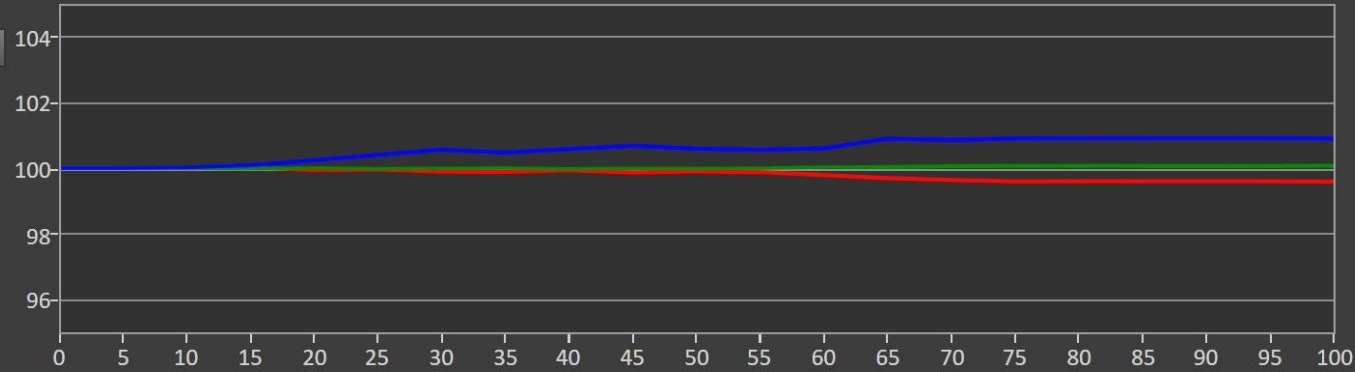

Gray Scale: Console HDR (Uniform Brightness on, Peak Brightness 90)

ASUS ROG Swift PG34WCDM – 10% APL

Portrait Display Calman Ultimate | Target: Avg. DeltaE < 2.0

Grayscale Tracking

dE Formula: 2000

Current Reading:

x: 0.3096

y: 0.3266

fL: 128.359

cd/m²: 439.791

	0	5	10	15	20	25	30	35	40	45	50
Y	0.000	0.000	0.165	0.589	1.782	3.639	6.965	12.913	21.985	32.520	45.642
x: CIE31	0.333	0.333	0.309	0.309	0.305	0.308	0.307	0.308	0.309	0.308	0.310
y: CIE31	0.333	0.333	0.321	0.318	0.321	0.322	0.322	0.324	0.324	0.324	0.325
Target Y	0.000	0.063	0.342	0.982	2.429	5.226	9.791	18.223	32.448	55.925	94.075
Target x:CIE31	0.313	0.313	0.313	0.313	0.313	0.313	0.313	0.313	0.313	0.313	0.313
Target y:CIE31	0.329	0.329	0.329	0.329	0.329	0.329	0.329	0.329	0.329	0.329	0.329

RGB Balance, without Luminance

RGB Balance, with Luminance

EOTF

Luminance

Peak vs. Window Size: Console HDR (Uniform Brightness on, Peak Brightness 90)

ASUS ROG Swift PG34WCDM

Portrait Display Calman Ultimate

ColorChecker: Console HDR (Uniform Brightness on, Peak Brightness 90)

ASUS ROG Swift PG34WCDM – 10% APL

Portrait Display Calman Ultimate | Target: Avg. DeltaE < 2.5 | Max. DeltaE < 4.5

ColorChecker® Analysis