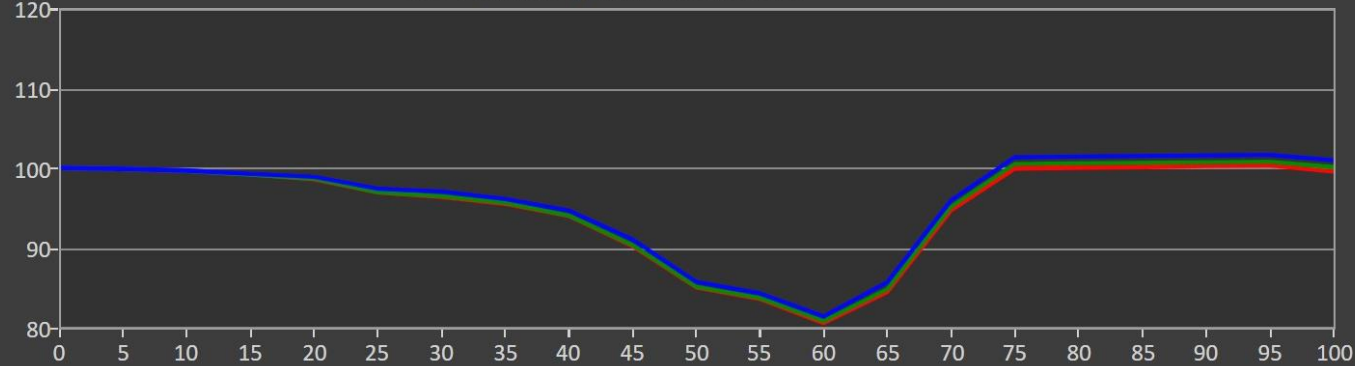

Gray Scale: Console HDR (Uniform Brightness on, Peak Brightness 90)

ASUS ROG Swift PG34WCDM – 10% APL

Portrait Display Calman Ultimate | Target: Avg. DeltaE < 2.0

Grayscale Tracking

dE Formula: 2000

Current Reading:

x: 0.3096

y: 0.3266

fL: 128.359

cd/m²: 439.791

	0	5	10	15	20	25	30	35	40	45	50
Y	0.000	0.000	0.165	0.589	1.782	3.639	6.965	12.913	21.985	32.520	45.642
x: CIE31	0.333	0.333	0.309	0.309	0.305	0.308	0.307	0.308	0.309	0.308	0.310
y: CIE31	0.333	0.333	0.321	0.318	0.321	0.322	0.322	0.324	0.324	0.324	0.325
Target Y	0.000	0.063	0.342	0.982	2.429	5.226	9.791	18.223	32.448	55.925	94.075
Target x:CIE31	0.313	0.313	0.313	0.313	0.313	0.313	0.313	0.313	0.313	0.313	0.313
Target y:CIE31	0.329	0.329	0.329	0.329	0.329	0.329	0.329	0.329	0.329	0.329	0.329

RGB Balance, without Luminance

RGB Balance, with Luminance

EOTF

Luminance

Peak vs. Window Size: Console HDR (Uniform Brightness on, Peak Brightness 90)

ASUS ROG Swift PG34WCDM

Portrait Display Calman Ultimate

ColorChecker: Console HDR (Uniform Brightness on, Peak Brightness 90)

ASUS ROG Swift PG34WCDM – 10% APL

Portrait Display Calman Ultimate | Target: Avg. DeltaE < 2.5 | Max. DeltaE < 4.5

ColorChecker® Analysis