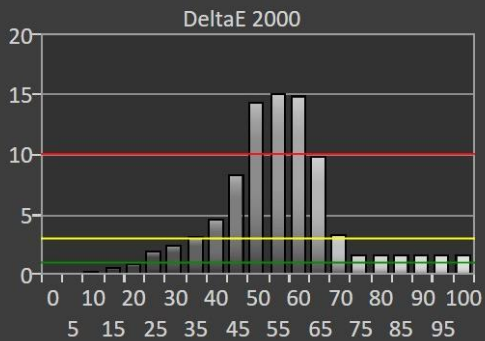

Gray Scale: Console HDR (Uniform Brightness on, Peak Brightness 90)

ASUS ROG Swift PG34WCDM – 10% APL

Portrait Display Calman Ultimate | Target: Avg. DeltaE < 2.0

Grayscale Tracking

dE Formula: 2000

Current Reading:

x: 0.3096

y: 0.3266

fL: 128.359

cd/m²: 439.791

	0	5	10	15	20	25	30	35	40	45	50
Y	0.000	0.000	0.165	0.589	1.782	3.639	6.965	12.913	21.985	32.520	45.642
x: CIE31	0.333	0.333	0.309	0.309	0.305	0.308	0.307	0.308	0.309	0.308	0.310
y: CIE31	0.333	0.333	0.321	0.318	0.321	0.322	0.322	0.324	0.324	0.324	0.325
Target Y	0.000	0.063	0.342	0.982	2.429	5.226	9.791	18.223	32.448	55.925	94.075
Target x:CIE31	0.313	0.313	0.313	0.313	0.313	0.313	0.313	0.313	0.313	0.313	0.313
Target y:CIE31	0.329	0.329	0.329	0.329	0.329	0.329	0.329	0.329	0.329	0.329	0.329

RGB Balance, without Luminance

RGB Balance, with Luminance

EOTF

Luminance

Peak vs. Window Size: Console HDR (Uniform Brightness on, Peak Brightness 90)

ASUS ROG Swift PG34WCDM

Portrait Display Calman Ultimate