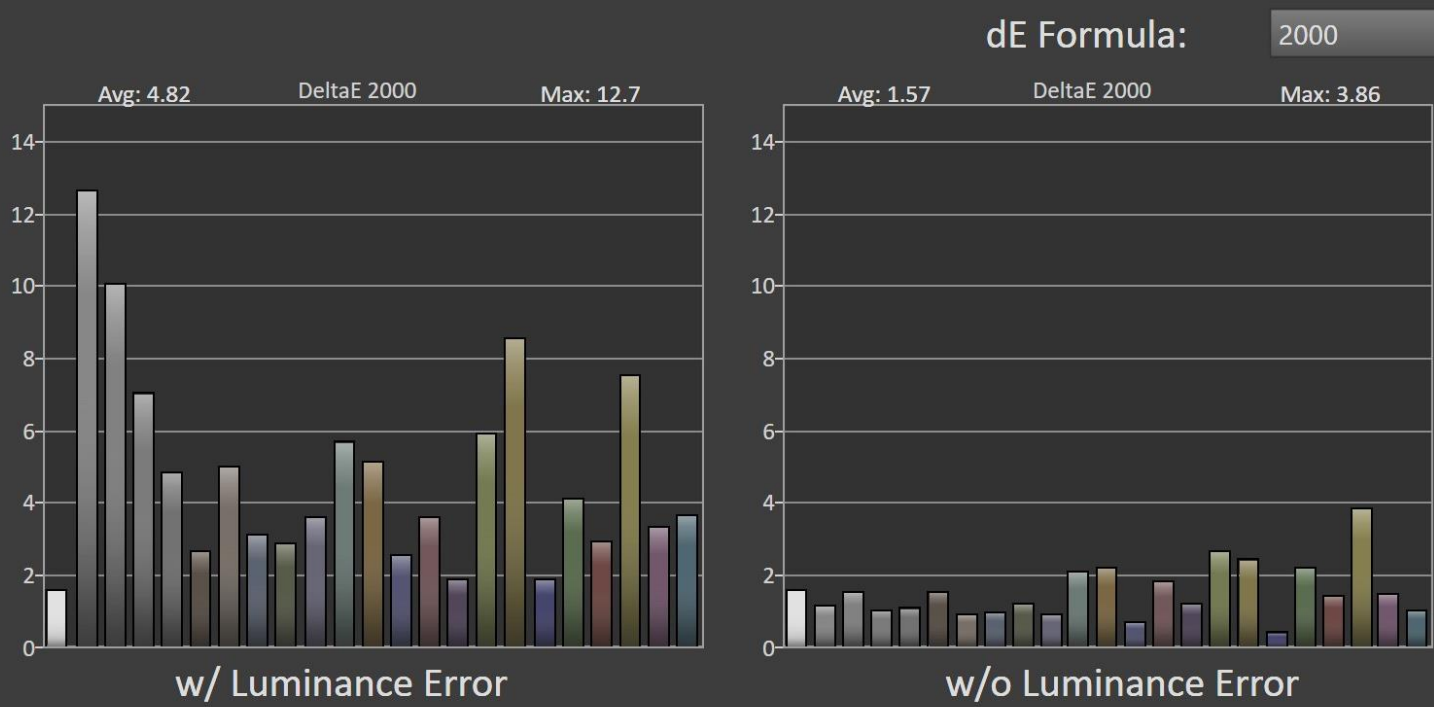

RGB Balance, without Luminance

RGB Balance, with Luminance

EOTF

Luminance

Peak vs. Window Size: Console HDR (Uniform Brightness on, Peak Brightness 90)

ASUS ROG Swift PG34WCDM

Portrait Display Calman Ultimate

ColorChecker: Console HDR (Uniform Brightness on, Peak Brightness 90)

ASUS ROG Swift PG34WCDM – 10% APL

Portrait Display Calman Ultimate | Target: Avg. DeltaE < 2.5 | Max. DeltaE < 4.5

ColorChecker® Analysis