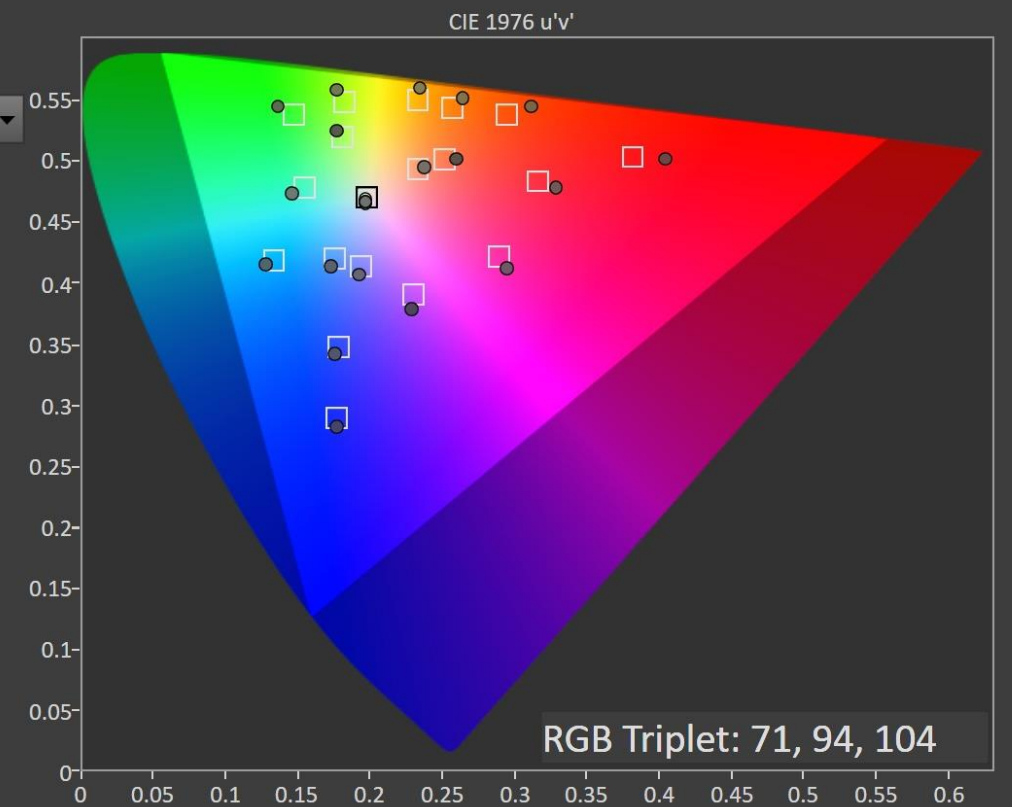

RGB Balance, without Luminance

RGB Balance, with Luminance

EOTF

Luminance

Peak vs. Window Size: Console HDR (Uniform Brightness on, Peak Brightness 90)

ASUS ROG Swift PG34WCDM

Portrait Display Calman Ultimate

ColorChecker: Console HDR (Uniform Brightness on, Peak Brightness 90)

ASUS ROG Swift PG34WCDM – 10% APL

Portrait Display Calman Ultimate | Target: Avg. DeltaE < 2.5 | Max. DeltaE < 4.5

ColorChecker® Analysis

	White	Gray 80	Gray 65	Gray 50	Gray 35	Dark Skin	Light Skin	Blue Sky	Foliage	Blue Flower	Bluish Green	Orange	Purplish Blue	Moderate Red	Purple	Yellow Green	Orange Yellow	Blue	Green	Red	Yellow
x: CIE31	0.3096	0.3085	0.3070	0.3088	0.3090	0.4210	0.3863	0.2412	0.3390	0.2604	0.2477	0.5418	0.2082	0.4649	0.2811	0.3838	0.4974	0.1859	0.2977	0.5657	0.4183
y: CIE31	0.3266	0.3241	0.3222	0.3241	0.3237	0.3588	0.3570	0.2552	0.4434	0.2434	0.3546	0.4192	0.1790	0.2995	0.2049	0.5336	0.4596	0.1313	0.5268	0.3101	0.4183
Y	440.4457	39.6870	35.6276	30.2931	23.9804	6.5994	23.4590	13.3478	8.9887	16.2824	28.5461	17.7791	8.1988	12.7454	4.7315	28.7356	22.6893	4.5044	15.6908	7.7836	37.5653
Target x:CIE31	0.3127	0.3127	0.3127	0.3127	0.3127	0.4095	0.3796	0.2494	0.3405	0.2662	0.2621	0.5106	0.2136	0.4597	0.2901	0.3764	0.4745	0.1885	0.3085	0.5466	0.4183
Target y:CIE31	0.3290	0.3290	0.3290	0.3290	0.3290	0.3620	0.3560	0.2628	0.4317	0.2503	0.3581	0.4129	0.1837	0.3114	0.2171	0.5012	0.4449	0.1355	0.4962	0.3189	0.4183
Target Y	440.4457	80.3390	65.7795	49.4422	35.3489	9.6506	35.3720	18.8340	13.1360	23.3018	43.1697	28.7456	11.5196	18.5140	6.4950	44.1559	44.1961	6.0883	23.5867	11.4907	59.0433
dE_ICtCp_240	0.6243	16.2485	13.9516	10.9103	8.3969	7.0294	8.8864	7.0057	7.3294	7.4192	9.4000	10.9444	6.4540	7.7128	5.5274	10.2464	14.9145	5.1602	8.8085	7.7405	12.1212