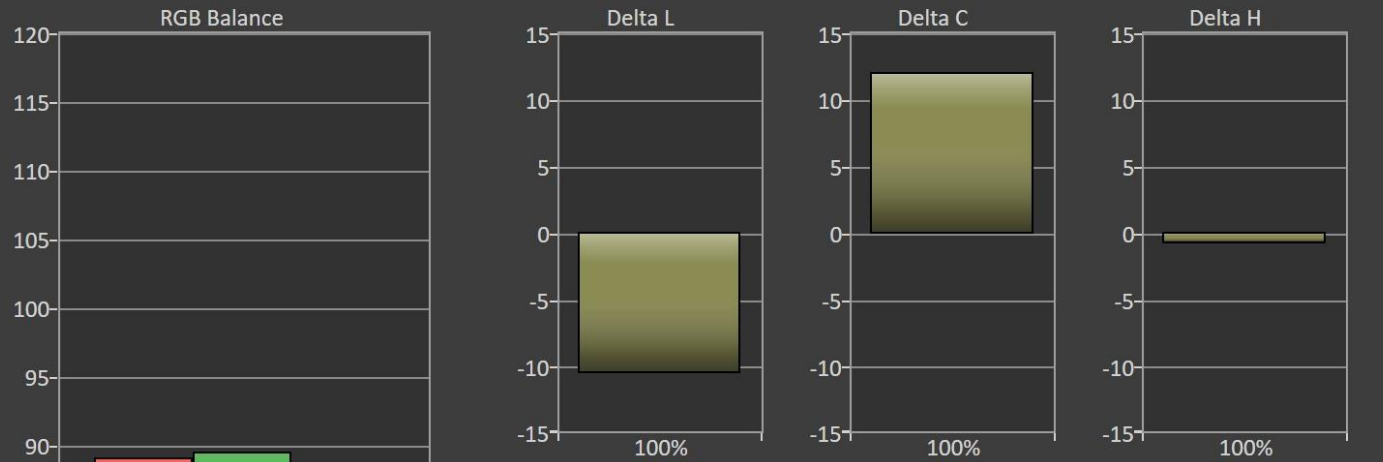

Saturation: Console HDR (Uniform Brightness on, Peak Brightness 90)

ASUS ROG Swift PG34WCDM – 10% APL

Portrait Display Calman Ultimate | Target: Avg. DeltaE < 2.0 | Max. DeltaE < 4.5

P3 Saturation Sweeps inside BT.2020

dE Formula: 2000

Current Reading

x: 0.4296
y: 0.5356
fL: 9.47
cd/m²: 32.446

	20%	40%	60%	80%	100%
x: CIE31	0.3360	0.3640	0.3929	0.4259	0.4296
y: CIE31	0.3712	0.4263	0.4723	0.5277	0.5356
Y	51.0123	59.1720	55.5148	53.6018	32.4458
Target x:CIE31	0.3393	0.3611	0.3858	0.4118	0.4375
Target y:CIE31	0.3704	0.4141	0.4536	0.4953	0.5364
Target Y	92.3968	90.1324	89.1615	88.3224	87.6345

Saturation: Console HDR (Uniform Brightness on, Peak Brightness 90)

ASUS ROG Swift PG34WCDM – 10% APL

Portrait Display Calman Ultimate | Target: Avg. DeltaE < 2.0 | Max. DeltaE < 4.5

BT.709 Saturation Sweeps inside BT.2020