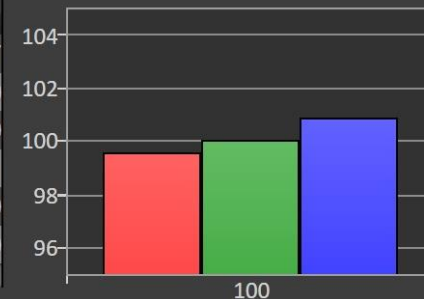

Gray Scale: Console HDR (Uniform Brightness on, Peak Brightness 90)

ASUS ROG Swift PG34WCDM – 10% APL

Portrait Display Calman Ultimate | Target: Avg. DeltaE < 2.0

Grayscale Tracking

dE Formula: 2000

Current Reading:

x: 0.3096

y: 0.3266

fL: 128.359

cd/m²: 439.791

	0	5	10	15	20	25	30	35	40	45	50
Y	0.000	0.000	0.165	0.589	1.782	3.639	6.965	12.913	21.985	32.520	45.642
x: CIE31	0.333	0.333	0.309	0.309	0.305	0.308	0.307	0.308	0.309	0.308	0.310
y: CIE31	0.333	0.333	0.321	0.318	0.321	0.322	0.322	0.324	0.324	0.324	0.325
Target Y	0.000	0.063	0.342	0.982	2.429	5.226	9.791	18.223	32.448	55.925	94.075
Target x:CIE31	0.313	0.313	0.313	0.313	0.313	0.313	0.313	0.313	0.313	0.313	0.313
Target y:CIE31	0.329	0.329	0.329	0.329	0.329	0.329	0.329	0.329	0.329	0.329	0.329

RGB Balance, without Luminance

RGB Balance, with Luminance

EOTF

Luminance

Peak vs. Window Size: Console HDR (Uniform Brightness on, Peak Brightness 90)

ASUS ROG Swift PG34WCDM

Portrait Display Calman Ultimate

ColorChecker: Console HDR (Uniform Brightness on, Peak Brightness 90)

ASUS ROG Swift PG34WCDM – 10% APL

Portrait Display Calman Ultimate | Target: Avg. DeltaE < 2.5 | Max. DeltaE < 4.5

ColorChecker® Analysis