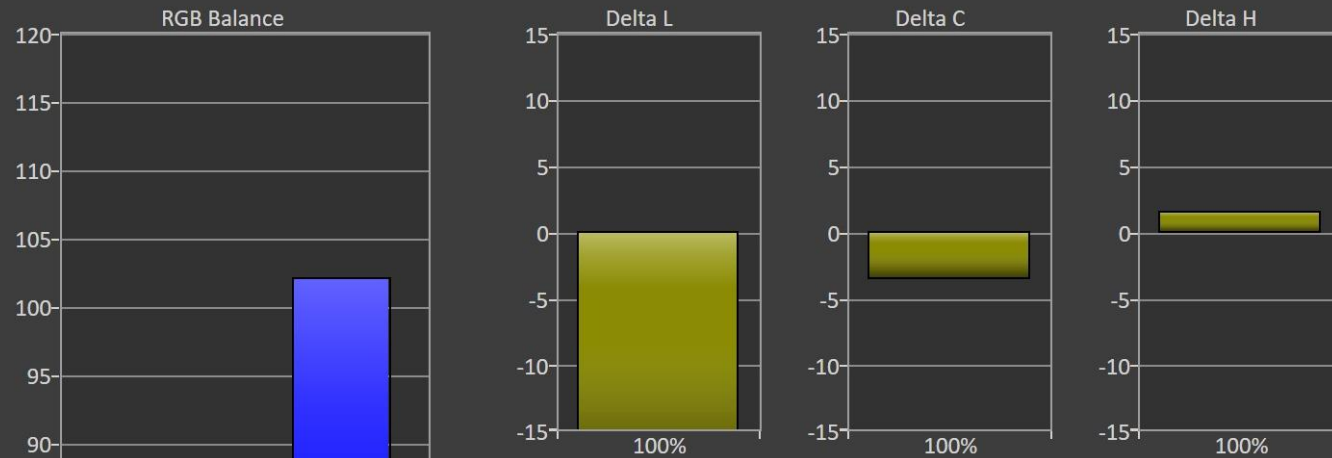

ColorChecker: Console HDR (Uniform Brightness on, Peak Brightness 90)

ASUS ROG Swift PG34WCDM – 10% APL

Portrait Display Calman Ultimate | Target: Avg. DeltaE < 2.5 | Max. DeltaE < 4.5

ColorChecker® Analysis

	White	Gray 80	Gray 65	Gray 50	Gray 35	Dark Skin	Light Skin	Blue Sky	Foliage	Blue Flower	Bluish Green	Orange	Purplish Blue	Moderate Red	Purple	Yellow Green	Orange Yellow	Blue	Green	Red	Yellow
x: CIE31	0.3096	0.3085	0.3070	0.3088	0.3090	0.4210	0.3863	0.2412	0.3390	0.2604	0.2477	0.5418	0.2082	0.4649	0.2811	0.3838	0.4974	0.1859	0.2977	0.5657	0.4183
y: CIE31	0.3266	0.3241	0.3222	0.3241	0.3237	0.3588	0.3570	0.2552	0.4434	0.2434	0.3546	0.4192	0.1790	0.2995	0.2049	0.5336	0.4596	0.1313	0.5268	0.3101	0.4183
Y	440.4457	39.6870	35.6276	30.2931	23.9804	6.5994	23.4590	13.3478	8.9887	16.2824	28.5461	17.7791	8.1988	12.7454	4.7315	28.7356	22.6893	4.5044	15.6908	7.7836	37.5653
Target x:CIE31	0.3127	0.3127	0.3127	0.3127	0.3127	0.4095	0.3796	0.2494	0.3405	0.2662	0.2621	0.5106	0.2136	0.4597	0.2901	0.3764	0.4745	0.1885	0.3085	0.5466	0.4183
Target y:CIE31	0.3290	0.3290	0.3290	0.3290	0.3290	0.3620	0.3560	0.2628	0.4317	0.2503	0.3581	0.4129	0.1837	0.3114	0.2171	0.5012	0.4449	0.1355	0.4962	0.3189	0.4183
Target Y	440.4457	80.3390	65.7795	49.4422	35.3489	9.6506	35.3720	18.8340	13.1360	23.3018	43.1697	28.7456	11.5196	18.5140	6.4950	44.1559	44.1961	6.0883	23.5867	11.4907	59.0433
dE_ICtCp_240	0.6243	16.2485	13.9516	10.9103	8.3969	7.0294	8.8864	7.0057	7.3294	7.4192	9.4000	10.9444	6.4540	7.7128	5.5274	10.2464	14.9145	5.1602	8.8085	7.7405	12.1212

Saturation: Console HDR (Uniform Brightness on, Peak Brightness 90)

ASUS ROG Swift PG34WCDM – 10% APL

Portrait Display Calman Ultimate | Target: Avg. DeltaE < 2.0 | Max. DeltaE < 4.5

BT.2020 Saturation Sweeps