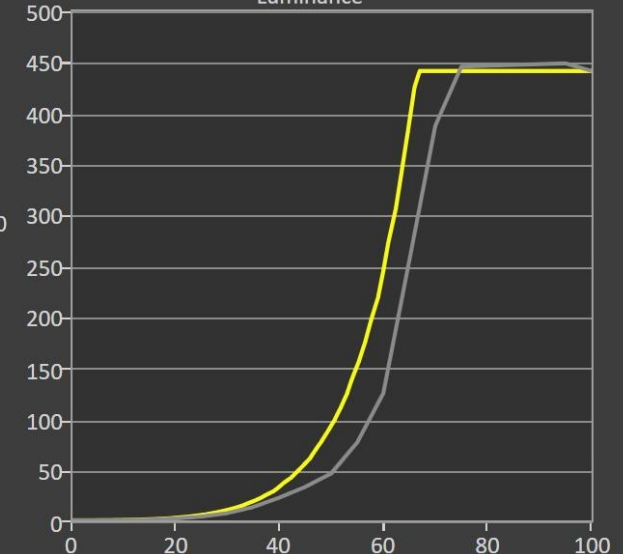

x: 0.3096

y: 0.3266

fL: 128.359

cd/m²: 439.791

	0	5	10	15	20	25	30	35	40	45	50
Y	0.000	0.000	0.165	0.589	1.782	3.639	6.965	12.913	21.985	32.520	45.642
x: CIE31	0.333	0.333	0.309	0.309	0.305	0.308	0.307	0.308	0.309	0.308	0.310
y: CIE31	0.333	0.333	0.321	0.318	0.321	0.322	0.322	0.324	0.324	0.324	0.325
Target Y	0.000	0.063	0.342	0.982	2.429	5.226	9.791	18.223	32.448	55.925	94.075
Target x:CIE31	0.313	0.313	0.313	0.313	0.313	0.313	0.313	0.313	0.313	0.313	0.313
Target y:CIE31	0.329	0.329	0.329	0.329	0.329	0.329	0.329	0.329	0.329	0.329	0.329

RGB Balance, without Luminance

RGB Balance, with Luminance

EOTF

Luminance

Peak vs. Window Size: Console HDR (Uniform Brightness on, Peak Brightness 90)

ASUS ROG Swift PG34WCDM

Portrait Display Calman Ultimate

ColorChecker: Console HDR (Uniform Brightness on, Peak Brightness 90)

ASUS ROG Swift PG34WCDM – 10% APL

Portrait Display Calman Ultimate | Target: Avg. DeltaE < 2.5 | Max. DeltaE < 4.5

ColorChecker® Analysis