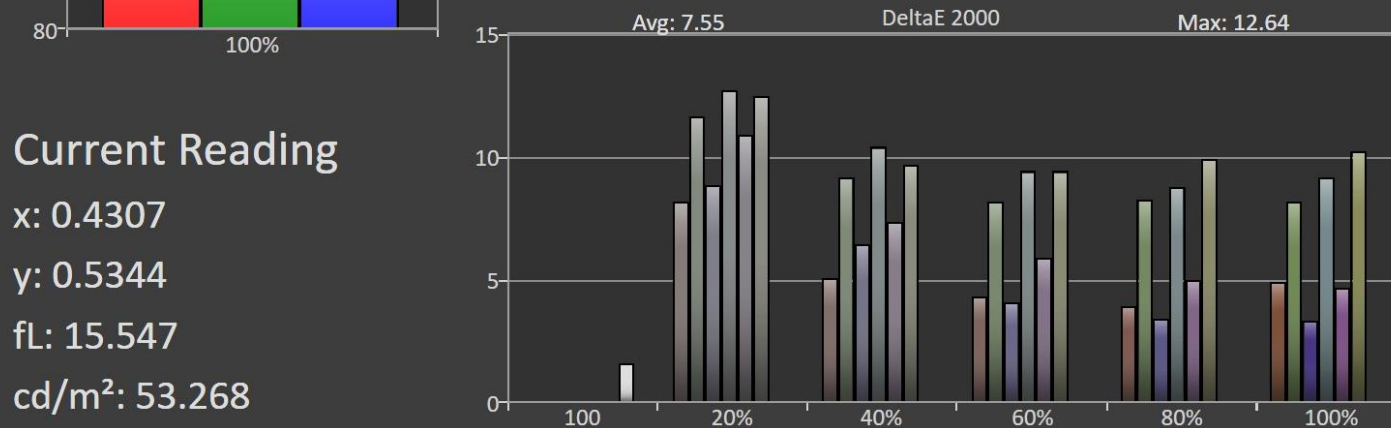

Saturation: Console HDR (Uniform Brightness on, Peak Brightness 90)

ASUS ROG Swift PG34WCDM – 10% APL

Portrait Display Calman Ultimate | Target: Avg. DeltaE < 2.0 | Max. DeltaE < 4.5

BT.709 Saturation Sweeps inside BT.2020

dE Formula: 2000

Current Reading

x: 0.4307

y: 0.5344

fL: 15.547

cd/m²: 53.268

	20%	40%	60%	80%	100%
x: CIE31	0.3329	0.3538	0.3816	0.4055	0.4307
y: CIE31	0.3651	0.4105	0.4516	0.4955	0.5344
Y	50.3844	57.1430	56.9743	54.6008	53.2683
Target x:CIE31	0.3364	0.3534	0.3752	0.3969	0.4187
Target y:CIE31	0.3659	0.4019	0.4367	0.4714	0.5064
Target Y	92.5569	90.4758	89.5525	88.7828	88.1246