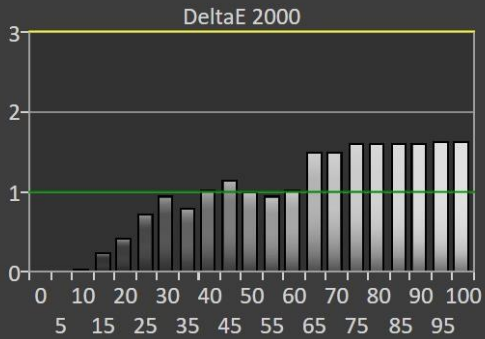

Gray Scale: Console HDR (Uniform Brightness on, Peak Brightness 90)

ASUS ROG Swift PG34WCDM – 10% APL

Portrait Display Calman Ultimate | Target: Avg. DeltaE < 2.0

Grayscale Tracking

dE Formula: 2000

Current Reading:

x: 0.3096

y: 0.3266

fL: 128.359

cd/m²: 439.791

	0	5	10	15	20	25	30	35	40	45	50
Y	0.000	0.000	0.165	0.589	1.782	3.639	6.965	12.913	21.985	32.520	45.642
x: CIE31	0.333	0.333	0.309	0.309	0.305	0.308	0.307	0.308	0.309	0.308	0.310
y: CIE31	0.333	0.333	0.321	0.318	0.321	0.322	0.322	0.324	0.324	0.324	0.325
Target Y	0.000	0.063	0.342	0.982	2.429	5.226	9.791	18.223	32.448	55.925	94.075
Target x:CIE31	0.313	0.313	0.313	0.313	0.313	0.313	0.313	0.313	0.313	0.313	0.313
Target y:CIE31	0.329	0.329	0.329	0.329	0.329	0.329	0.329	0.329	0.329	0.329	0.329

RGB Balance, without Luminance

RGB Balance, with Luminance

EOTF

Luminance

Peak vs. Window Size: Console HDR (Uniform Brightness on, Peak Brightness 90)

ASUS ROG Swift PG34WCDM

Portrait Display Calman Ultimate