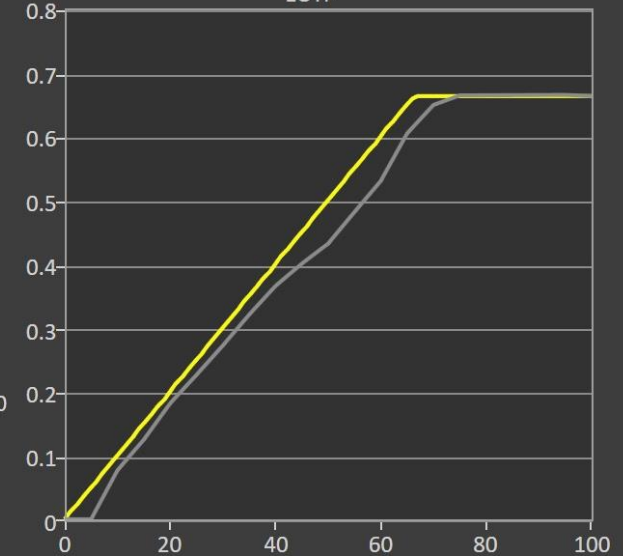

Gray Scale: Console HDR (Uniform Brightness on, Peak Brightness 90)

ASUS ROG Swift PG34WCDM – 10% APL

Portrait Display Calman Ultimate | Target: Avg. DeltaE < 2.0

Grayscale Tracking

dE Formula: 2000

Current Reading:

x: 0.3096

y: 0.3266

fL: 128.359

cd/m²: 439.791

	0	5	10	15	20	25	30	35	40	45	50
Y	0.000	0.000	0.165	0.589	1.782	3.639	6.965	12.913	21.985	32.520	45.642
x: CIE31	0.333	0.333	0.309	0.309	0.305	0.308	0.307	0.308	0.309	0.308	0.310
y: CIE31	0.333	0.333	0.321	0.318	0.321	0.322	0.322	0.324	0.324	0.324	0.325
Target Y	0.000	0.063	0.342	0.982	2.429	5.226	9.791	18.223	32.448	55.925	94.075
Target x:CIE31	0.313	0.313	0.313	0.313	0.313	0.313	0.313	0.313	0.313	0.313	0.313
Target y:CIE31	0.329	0.329	0.329	0.329	0.329	0.329	0.329	0.329	0.329	0.329	0.329

RGB Balance, without Luminance

RGB Balance, with Luminance

EOTF

Luminance

Peak vs. Window Size: Console HDR (Uniform Brightness on, Peak Brightness 90)

ASUS ROG Swift PG34WCDM

Portrait Display Calman Ultimate