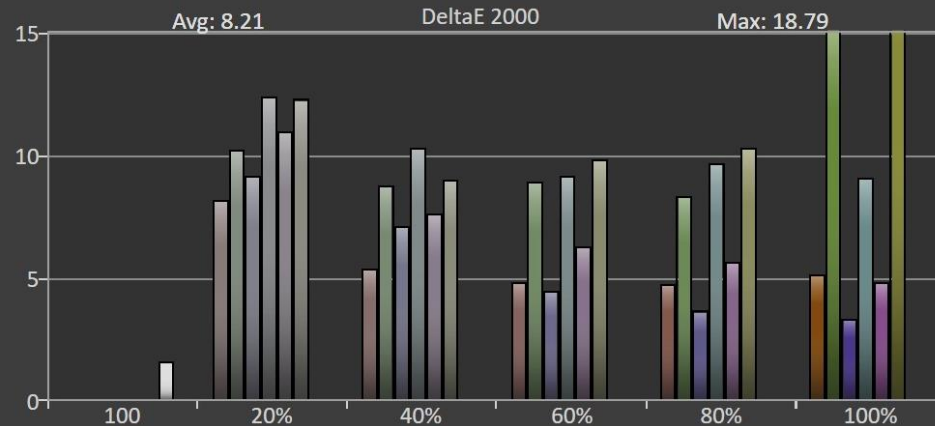

Saturation: Console HDR (Uniform Brightness on, Peak Brightness 90)

ASUS ROG Swift PG34WCDM – 10% APL

Portrait Display Calman Ultimate | Target: Avg. DeltaE < 2.0 | Max. DeltaE < 4.5

P3 Saturation Sweeps inside BT.2020

dE Formula: 2000

Current Reading

x: 0.4296
y: 0.5356
fL: 9.47
cd/m²: 32.446

	20%	40%	60%	80%	100%
x: CIE31	0.3360	0.3640	0.3929	0.4259	0.4296
y: CIE31	0.3712	0.4263	0.4723	0.5277	0.5356
Y	51.0123	59.1720	55.5148	53.6018	32.4458
Target x:CIE31	0.3393	0.3611	0.3858	0.4118	0.4375
Target y:CIE31	0.3704	0.4141	0.4536	0.4953	0.5364
Target Y	92.3968	90.1324	89.1615	88.3224	87.6345