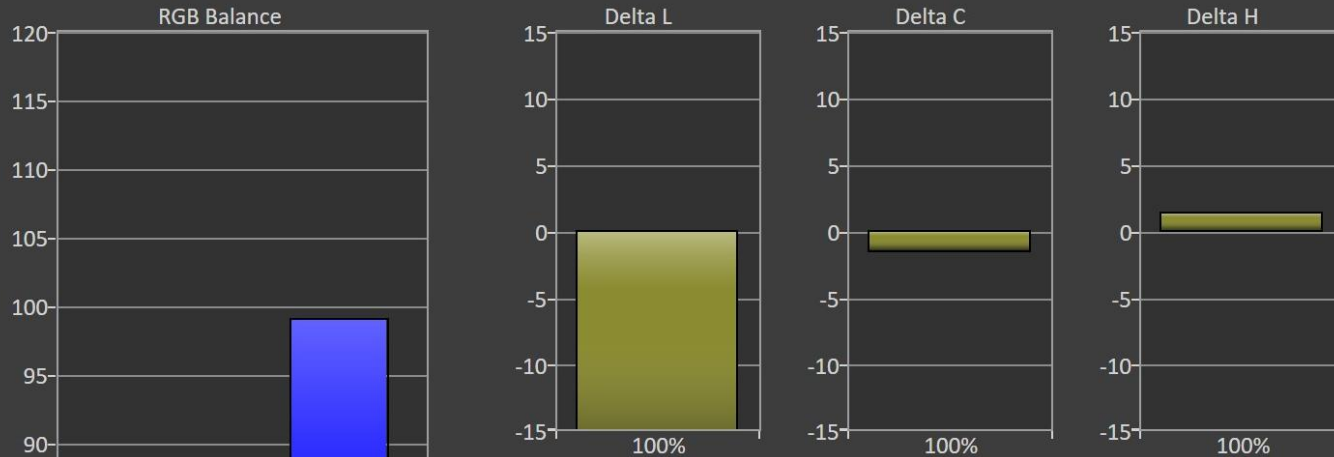

Saturation: Console HDR (Uniform Brightness on, Peak Brightness 90)

ASUS ROG Swift PG34WCDM – 10% APL

Portrait Display Calman Ultimate | Target: Avg. DeltaE < 2.0 | Max. DeltaE < 4.5

BT.2020 Saturation Sweeps

dE Formula: 2000

Current Reading

x: 0.4352

y: 0.5309

fL: 9.598

cd/m²: 32.886

	20%	40%	60%	80%	100%
x: CIE31	0.3359	0.3711	0.4024	0.4342	0.4352
y: CIE31	0.3712	0.4220	0.4729	0.5299	0.5309
Y	51.0537	60.7202	55.4076	53.7247	32.8864
Target x:CIE31	0.3393	0.3662	0.3930	0.4196	0.4465
Target y:CIE31	0.3704	0.4123	0.4540	0.4955	0.5374
Target Y	92.3968	91.0846	90.0442	89.2031	88.4963

Saturation: Console HDR (Uniform Brightness on, Peak Brightness 90)

ASUS ROG Swift PG34WCDM – 10% APL

Portrait Display Calman Ultimate | Target: Avg. DeltaE < 2.0 | Max. DeltaE < 4.5

P3 Saturation Sweeps inside BT.2020