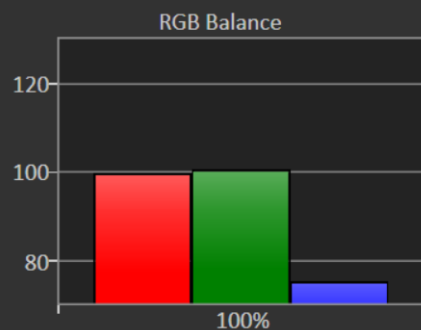

Avg dE2000: 2.78

Max dE2000: 5.11

Current Reading

x: 0.4322 y: 0.5327

fL: 24.91

cd/m²: 85.34