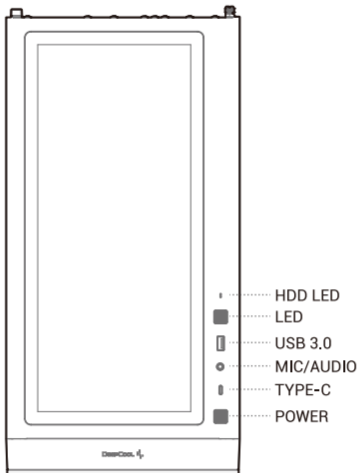

120/140/240/280/360mm

120mm×3

140mm×2

120/140/240/280/360mm

120mm×2

Removing the Tempered Glass Side Panel

Removing the Metal Side Panel

Removing the Front Panel

Installing the Motherboard

Installing the GPU

Installing HDDs

Installing SSDs

Installing the Power Supply

I/O Panel Introduction

Installing the Front I/O Connectors

USB3.0

MIC/AUDIO

POWER SW

TYPE-C

HDD LED

For reference only, please refer to the real product.

Manual RGB Wiring

For reference only, please refer to the real product.

Motherboard RGB Synchronization