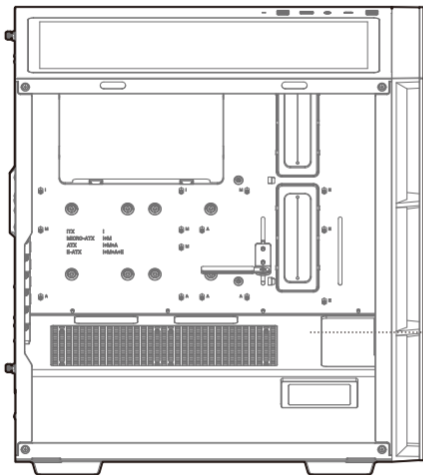

120/140/240/280/360mm

120mm×3

140mm×2

120/140/240/280/360mm

120mm×2

Removing the Tempered Glass Side Panel

Removing the Metal Side Panel

Removing the Front Panel

Installing the Motherboard

Installing the GPU

Installing HDDs

Installing SSDs

Installing the Power Supply

I/O Panel Introduction

Installing the Front I/O Connectors

USB3.0