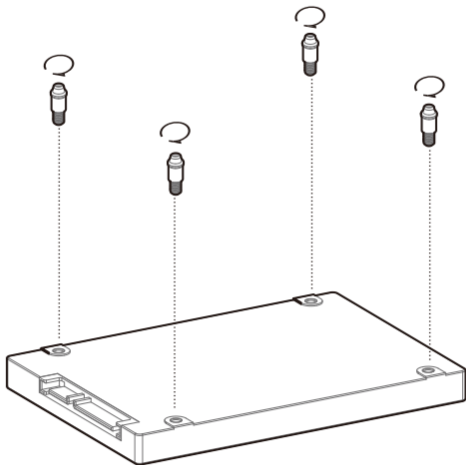

120/140/240/280/360mm

120mm×3

140mm×2

120/140/240/280/360mm

120mm×2

Removing the Tempered Glass Side Panel

Removing the Metal Side Panel

Removing the Front Panel

Installing the Motherboard

Installing the GPU

Installing HDDs

Installing SSDs

Installing the Power Supply

I/O Panel Introduction

Installing the Front I/O Connectors

USB3.0