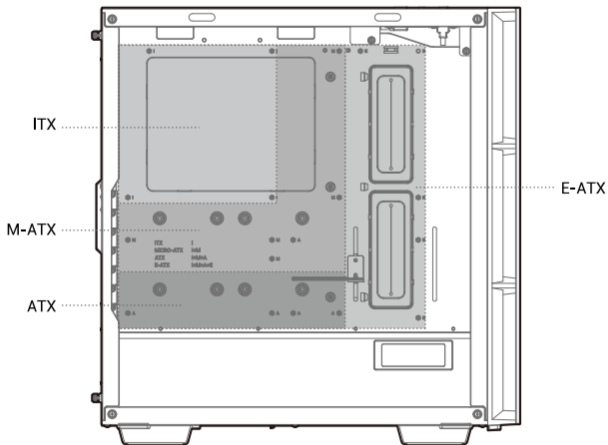

120/140/240/280/360mm

120mm×3

140mm×2

120/140/240/280/360mm

120mm×2

Removing the Tempered Glass Side Panel

Removing the Metal Side Panel

Removing the Front Panel

Installing the Motherboard

Installing the GPU

Installing HDDs

Installing SSDs

Installing the Power Supply

I/O Panel Introduction

Installing the Front I/O Connectors

USB3.0