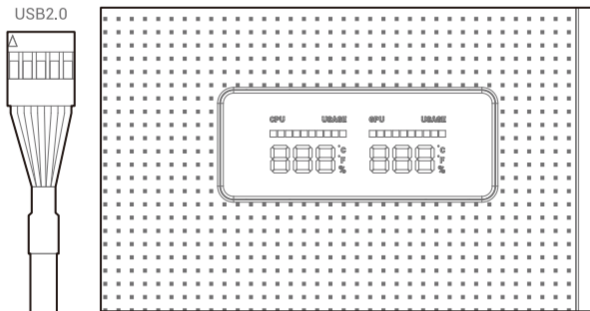

Instruction of the Monitor

go visit our website to download the software and learn about the instruction.