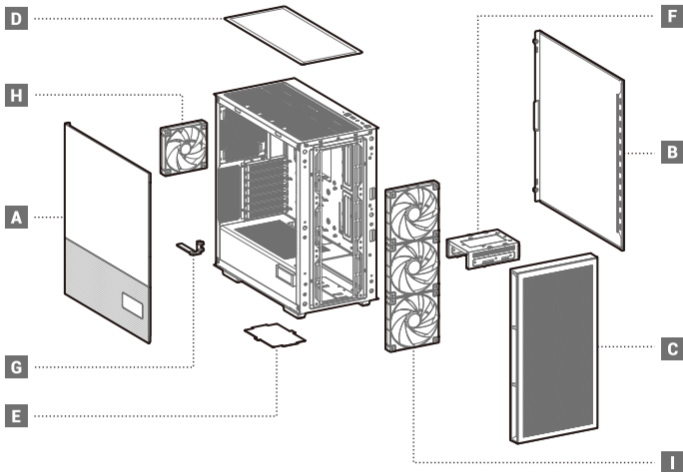

CH560 DIGITAL Series

The New Generation of Airflow Case

DEEPCOOL 

Case Features

Case Specifications

Length: 458mm Maximum GPU length: 380mm
Width: 230mm Maximum PSU length: 170mm
Height: 471mm Maximum CPU Cooler length: 175mm

A

×1

Right Side Panel

B

×1

Front Panel

C

×1