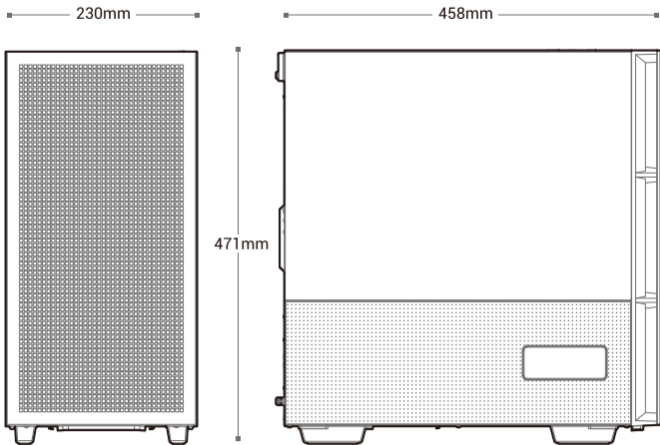

HDD screws

x12**O**

Fan screws

x9**P**

Stand off

x4**Q**

Glass side Panel screws

x1**R**

Power compartment Fan screw

x8**S**

Cable ties

x11

Specifications

120mm×1
140mm×1

120/140mm

120mm×3
140mm×3

120/140/240/280/360mm

120mm×3

140mm×2

120/140/240/280/360mm

120mm×2

Removing the Tempered Glass Side Panel

Removing the Metal Side Panel

Removing the Front Panel