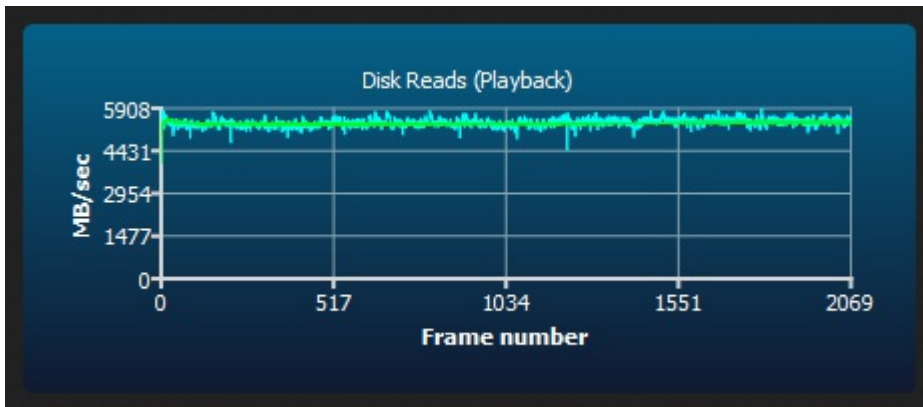

Maximum rate = 5908 MB/Sec