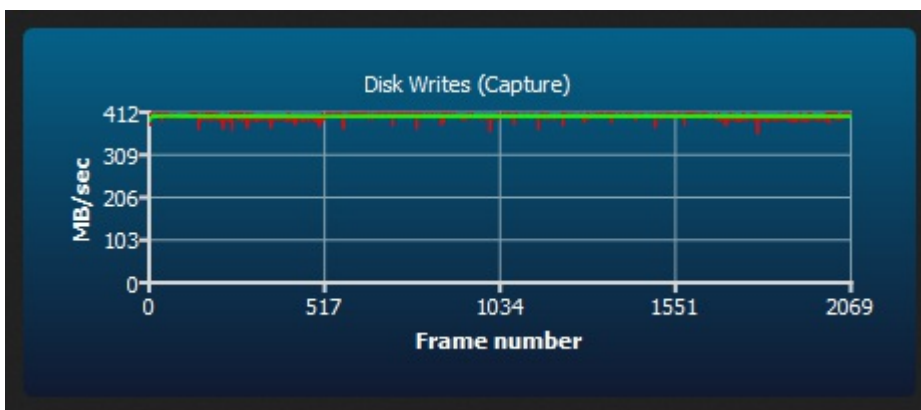

AJA System Test - Samsung 840 Pro (S-ATA) 512 GB

AJA System Performance Tester 2.1 - starting Do Okt 27 2022 13:45:45

```
NetBIOS name           : STEFAN-BENCHTAB
DNS hostname           : Stefan-Benchtable
DNS domain             :
DNS fully-qualified   : Stefan-Benchtable
Physical NetBIOS      : STEFAN-BENCHTAB
Phys DNS hostname     : Stefan-Benchtable
Phys DNS domain       :
Phys DNS fully-qualified : Stefan-Benchtable
Host OS                : Windows 8
Host Processor        : 12th Gen Intel(R) Core(TM) i9-12900K
Number of Processors  : 24
Type of Processor     : 8664
Page size             : 4096
Physical Memory Total  : 32546 MB
Physical Memory Free   : 25584 MB
Memory Used           : 21%
Paging File Total     : 37666 MB
Paging File Free      : 26640 MB
Virtual Memory Total   : 134217727 MB
Virtual Memory Free    : 134213493 MB
```

Number of AJA Devices: 0

Disk Test

```
Resolution: UltraHD
File Size : 64 GB
Codec      : 10bit RGB
Drive     : F:/
Cache     : Disabled
Video file: Movie
```

Disk Write Test

```
Number of frames = 2070
Write rate       = 12 frames/second
Write rate       = 401 MB/second
Minimum rate     = 361 MB/Sec
Maximum rate     = 412 MB/Sec
```

Disk Read Test

```
Number of frames = 2070
Write rate       = 11 frames/second
Write rate       = 376 MB/second
Minimum rate     = 362 MB/Sec
```