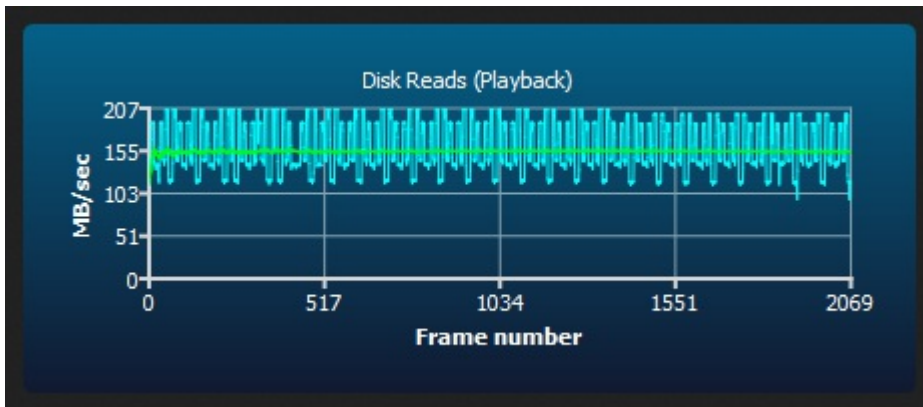

Maximum rate = 207 MB/Sec