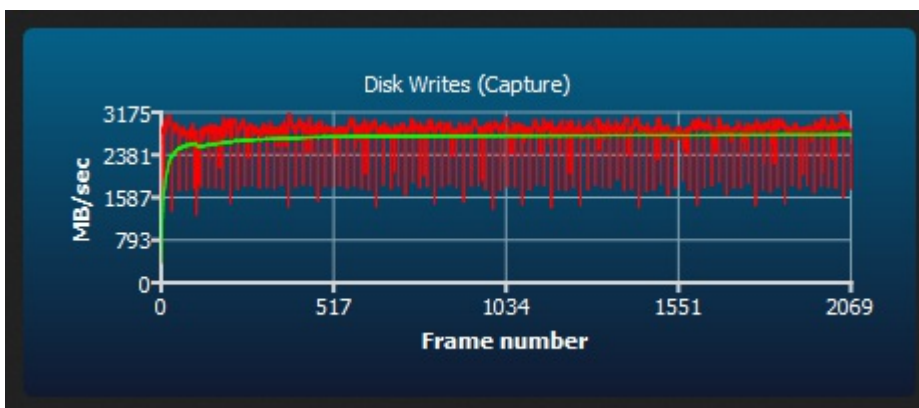

AJA System Test - MSI M390 1 TB

AJA System Performance Tester 2.1 - starting Do Okt 27 2022 17:45:22

```
NetBIOS name           : STEFAN-BENCHTAB
DNS hostname           : Stefan-Benchtable
DNS domain              :
DNS fully-qualified    : Stefan-Benchtable
Physical NetBIOS       : STEFAN-BENCHTAB
Phys DNS hostname      : Stefan-Benchtable
Phys DNS domain        :
Phys DNS fully-qualified : Stefan-Benchtable
Host OS                : Windows 8
Host Processor         : 12th Gen Intel(R) Core(TM) i9-12900K
Number of Processors   : 24
Type of Processor      : 8664
Page size              : 4096
Physical Memory Total  : 32546 MB
Physical Memory Free   : 27018 MB
Memory Used            : 16%
Paging File Total      : 37666 MB
Paging File Free       : 28853 MB
Virtual Memory Total   : 134217727 MB
Virtual Memory Free    : 134213493 MB
```

Number of AJA Devices: 0

Disk Test

```
Resolution: UltraHD
File Size : 64 GB
Codec      : 10bit RGB
Drive      : H:/
Cache      : Disabled
Video file: Movie
```

Disk Write Test

```
Number of frames = 2070
Write rate       = 86 frames/second
Write rate       = 2753 MB/second
Minimum rate     = 377 MB/Sec
Maximum rate     = 3175 MB/Sec
```

Disk Read Test

```
Number of frames = 2070
Write rate       = 89 frames/second
Write rate       = 2841 MB/second
Minimum rate     = 2331 MB/Sec
Maximum rate     = 3034 MB/Sec
```