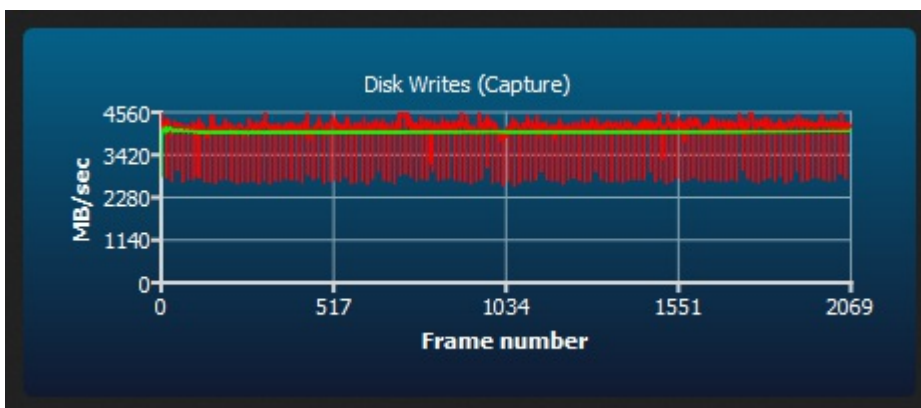

AJA System Test - Samsung 980 Pro 500 GB

AJA System Performance Test - STEFAN-BENCHTAB Do Okt 27 2022 13:45:45

```
NetBIOS name           : STEFAN-BENCHTAB
DNS hostname           : Stefan-Benchtable
DNS domain              :
DNS fully-qualified    : Stefan-Benchtable
Physical NetBIOS       : STEFAN-BENCHTAB
Phys DNS hostname      : Stefan-Benchtable
Phys DNS domain        :
Phys DNS fully-qualified : Stefan-Benchtable
Host OS                 : Windows 8
Host Processor         : 12th Gen Intel(R) Core(TM) i9-12900K
Number of Processors   : 24
Type of Processor      : 8664
Page size              : 4096
Physical Memory Total   : 32546 MB
Physical Memory Free    : 25584 MB
Memory Used            : 21%
Paging File Total      : 37666 MB
Paging File Free       : 26640 MB
Virtual Memory Total    : 134217727 MB
Virtual Memory Free     : 134213493 MB
```

Number of AJA Devices: 0

Disk Test

```
Resolution: UltraHD
File Size : 64 GB
Codec      : 10bit RGB
Drive      : C:/
Cache      : Disabled
Video file: Movie
```

Disk Write Test

```
Number of frames = 2070
Write rate       = 128 frames/second
Write rate       = 4053 MB/second
Minimum rate     = 2594 MB/Sec
Maximum rate     = 4560 MB/Sec
```

Disk Read Test

```
Number of frames = 2070
Write rate       = 170 frames/second
Write rate       = 5410 MB/second
Minimum rate     = 3991 MB/Sec
```