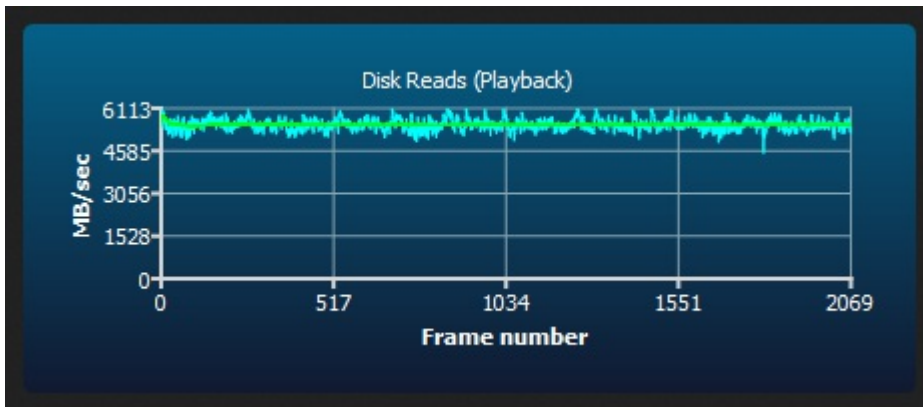

Maximum rate = 6113 MB/Sec