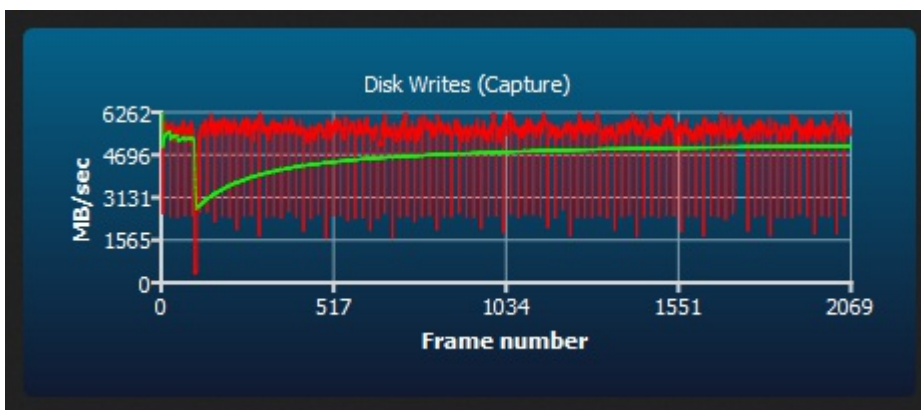

AJA System Test - HP FX900 Pro 1 TB

AJA System Performance Tester 2.1 - starting Do Okt 27 2022 13:45:45

```
NetBIOS name           : STEFAN-BENCHTAB
DNS hostname           : Stefan-Benchtable
DNS domain             :
DNS fully-qualified   : Stefan-Benchtable
Physical NetBIOS      : STEFAN-BENCHTAB
Phys DNS hostname     : Stefan-Benchtable
Phys DNS domain       :
Phys DNS fully-qualified : Stefan-Benchtable
Host OS                : Windows 8
Host Processor        : 12th Gen Intel(R) Core(TM) i9-12900K
Number of Processors  : 24
Type of Processor     : 8664
Page size             : 4096
Physical Memory Total : 32546 MB
Physical Memory Free  : 25584 MB
Memory Used           : 21%
Paging File Total     : 37666 MB
Paging File Free     : 26640 MB
Virtual Memory Total  : 134217727 MB
Virtual Memory Free   : 134213493 MB
```

Number of AJA Devices: 0

Disk Test

```
Resolution: UltraHD
File Size : 64 GB
Codec     : 10bit RGB
Drive    : G:/
Cache    : Disabled
Video file: Movie
```

Disk Write Test

```
Number of frames = 2070
Write rate       = 158 frames/second
Write rate       = 5029 MB/second
Minimum rate     = 353 MB/Sec
Maximum rate     = 6262 MB/Sec
```

Disk Read Test

```
Number of frames = 2070
Write rate       = 174 frames/second
Write rate       = 5510 MB/second
Minimum rate     = 4528 MB/Sec
```