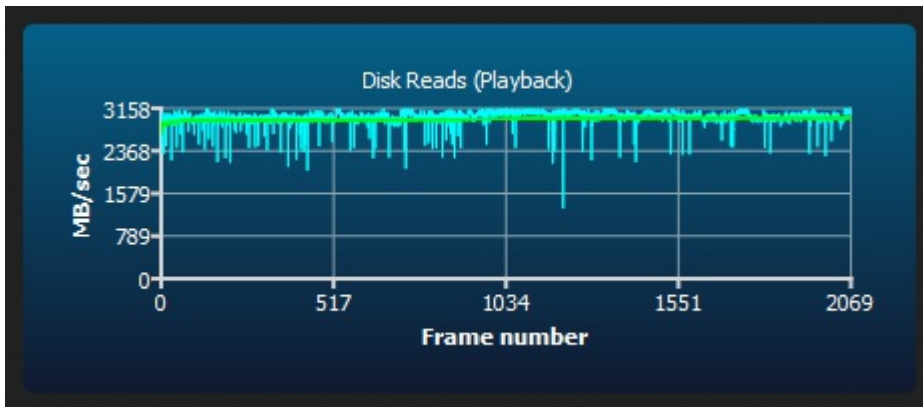

Maximum rate = 3158 MB/Sec