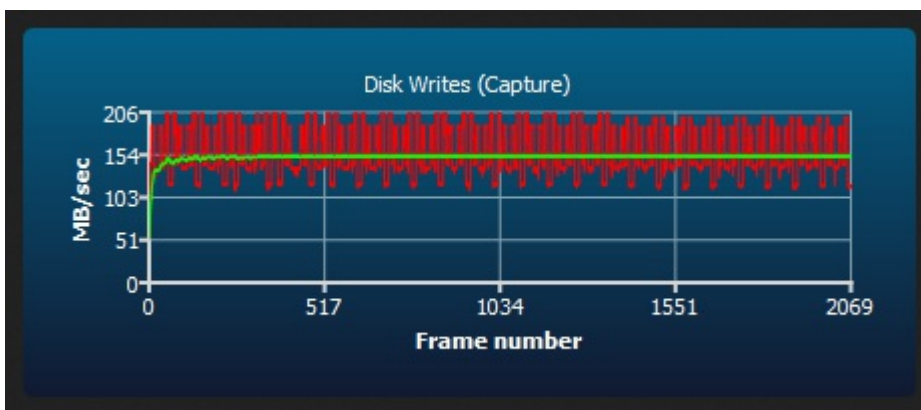

AJA System Test - Seagate BarraCuda 7200 rpm 2TB

AJA System Performance Test STEFAN-BENCHTAB Mo Okt 24 2022 15:58:18

```
DNS hostname      : Stefan-Benchtable
DNS domain        :
DNS fully-qualified : Stefan-Benchtable
Physical NetBIOS  : STEFAN-BENCHTAB
Phys DNS hostname : Stefan-Benchtable
Phys DNS domain   :
Phys DNS fully-qualified : Stefan-Benchtable
Host OS           : Windows 8
Host Processor    : AMD Ryzen 7 5800X 8-Core Processor
Number of Processors : 16
Type of Processor : 8664
Page size         : 4096
Physical Memory Total : 32689 MB
Physical Memory Free : 23858 MB
Memory Used       : 27%
Paging File Total  : 34737 MB
Paging File Free   : 20219 MB
Virtual Memory Total : 134217727 MB
Virtual Memory Free : 134213494 MB
```

Number of AJA Devices: 0

Disk Test

```
Resolution: UltraHD
File Size : 64 GB
Codec      : 10bit RGB
Drive      : H:/
Cache      : Disabled
Video file: Movie
```

Disk Write Test

```
Number of frames = 2070
Write rate       = 4 frames/second
Write rate       = 153 MB/second
Minimum rate     = 54 MB/Sec
Maximum rate     = 206 MB/Sec
```

Disk Read Test

```
Number of frames = 2070
Write rate       = 4 frames/second
Write rate       = 154 MB/second
Minimum rate     = 96 MB/Sec
```