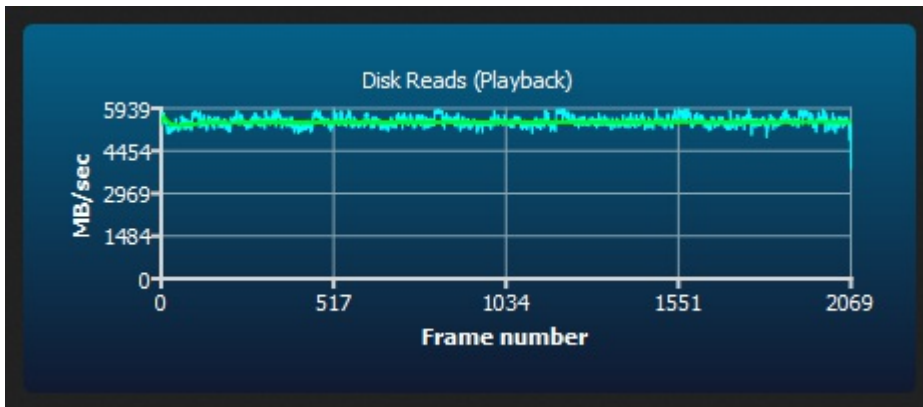

Maximum rate = 5939 MB/Sec