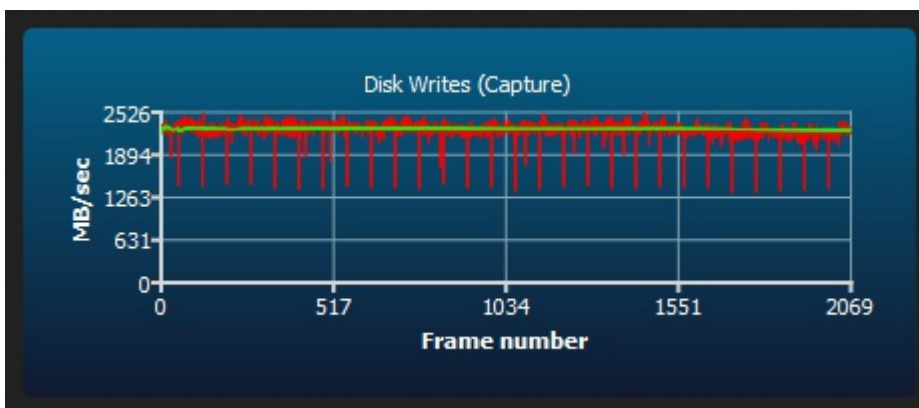

AJA System Test - Crucial P2 1 TB

AJA System Performance Tester 2.1 - starting Do Okt 27 2022 10:47:11

```
NetBIOS name           : STEFAN-BENCHTAB
DNS hostname           : Stefan-Benchtable
DNS domain             :
DNS fully-qualified   : Stefan-Benchtable
Physical NetBIOS      : STEFAN-BENCHTAB
Phys DNS hostname     : Stefan-Benchtable
Phys DNS domain       :
Phys DNS fully-qualified : Stefan-Benchtable
Host OS                : Windows 8
Host Processor        : 12th Gen Intel(R) Core(TM) i9-12900K
Number of Processors  : 24
Type of Processor     : 8664
Page size             : 4096
Physical Memory Total  : 32546 MB
Physical Memory Free   : 25685 MB
Memory Used           : 21%
Paging File Total     : 37666 MB
Paging File Free      : 28100 MB
Virtual Memory Total   : 134217727 MB
Virtual Memory Free    : 134213493 MB
```

Number of AJA Devices: 0

Disk Test

```
Resolution: UltraHD
File Size : 64 GB
Codec      : 10bit RGB
Drive      : H:/
Cache      : Disabled
Video file: Movie
```

Disk Write Test

```
Number of frames = 2070
Write rate       = 71 frames/second
Write rate       = 2262 MB/second
Minimum rate     = 1345 MB/Sec
Maximum rate     = 2526 MB/Sec
```

Disk Read Test

```
Number of frames = 2070
Write rate       = 78 frames/second
Write rate       = 2474 MB/second
Minimum rate     = 1591 MB/Sec
Maximum rate     = 2642 MB/Sec
```