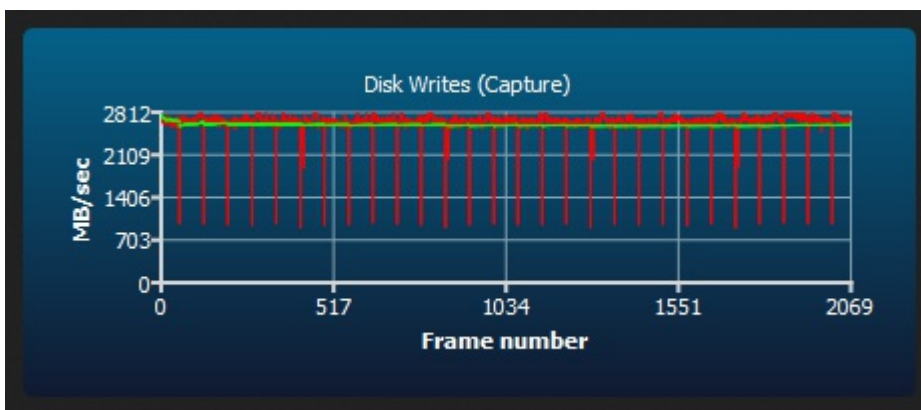

AJA System Test - HP EX950 2 TB

AJA System Performance Tester 2.1 - starting Do Okt 27 2022 08:54:39

```
NetBIOS name           : STEFAN-BENCHTAB
DNS hostname           : Stefan-Benchtable
DNS domain              :
DNS fully-qualified    : Stefan-Benchtable
Physical NetBIOS       : STEFAN-BENCHTAB
Phys DNS hostname      : Stefan-Benchtable
Phys DNS domain        :
Phys DNS fully-qualified : Stefan-Benchtable
Host OS                 : Windows 8
Host Processor         : 12th Gen Intel(R) Core(TM) i9-12900K
Number of Processors   : 24
Type of Processor      : 8664
Page size              : 4096
Physical Memory Total   : 32546 MB
Physical Memory Free    : 25037 MB
Memory Used            : 23%
Paging File Total      : 37666 MB
Paging File Free       : 27138 MB
Virtual Memory Total    : 134217727 MB
Virtual Memory Free     : 134213493 MB
```

Number of AJA Devices: 0

Disk Test

```
Resolution: UltraHD
File Size : 64 GB
Codec      : 10bit RGB
Drive      : D:/
Cache      : Disabled
Video file: Movie
```

Disk Write Test

```
Number of frames = 2070
Write rate       = 82 frames/second
Write rate       = 2600 MB/second
Minimum rate     = 907 MB/Sec
Maximum rate     = 2812 MB/Sec
```

Disk Read Test

```
Number of frames = 2070
Write rate       = 94 frames/second
Write rate       = 2981 MB/second
Minimum rate     = 1321 MB/Sec
```