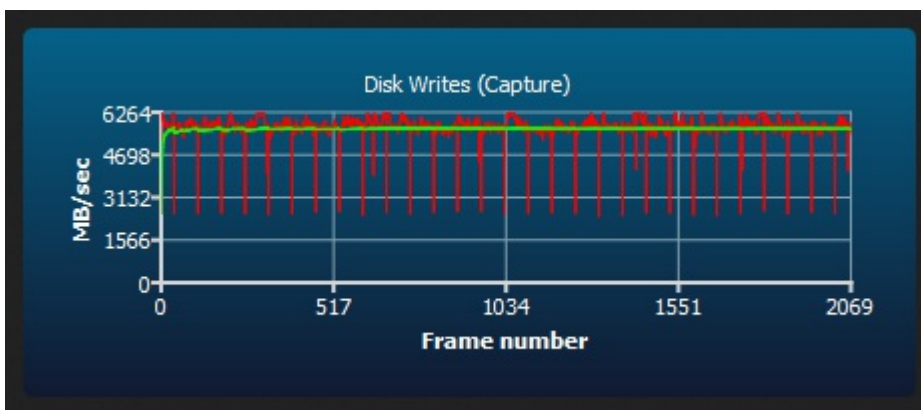

AJA System Test - MSI M480 2 TB

AJA System Performance Tester 2.1 - starting Do Okt 27 2022 08:54:39

```
NetBIOS name           : STEFAN-BENCHTAB
DNS hostname           : Stefan-Benchtable
DNS domain             :
DNS fully-qualified   : Stefan-Benchtable
Physical NetBIOS      : STEFAN-BENCHTAB
Phys DNS hostname     : Stefan-Benchtable
Phys DNS domain       :
Phys DNS fully-qualified : Stefan-Benchtable
Host OS                : Windows 8
Host Processor        : 12th Gen Intel(R) Core(TM) i9-12900K
Number of Processors  : 24
Type of Processor     : 8664
Page size             : 4096
Physical Memory Total  : 32546 MB
Physical Memory Free   : 25037 MB
Memory Used           : 23%
Paging File Total     : 37666 MB
Paging File Free      : 27138 MB
Virtual Memory Total   : 134217727 MB
Virtual Memory Free    : 134213493 MB
```

Number of AJA Devices: 0

Disk Test

```
Resolution: UltraHD
File Size : 64 GB
Codec     : 10bit RGB
Drive    : E:/
Cache    : Disabled
Video file: Movie
```

Disk Write Test

```
Number of frames = 2070
Write rate       = 178 frames/second
Write rate       = 5653 MB/second
Minimum rate     = 2452 MB/Sec
Maximum rate     = 6264 MB/Sec
```

Disk Read Test

```
Number of frames = 2070
Write rate       = 172 frames/second
Write rate       = 5472 MB/second
Minimum rate     = 3853 MB/Sec
```