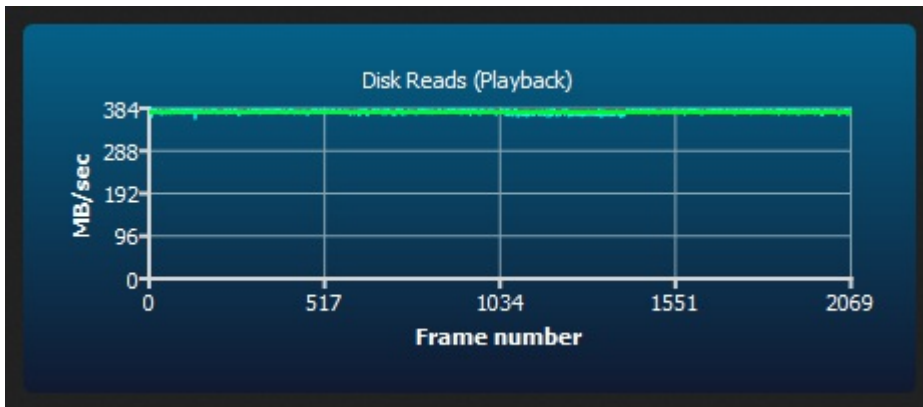

Maximum rate = 384 MB/Sec