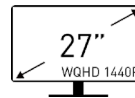

Modern MD272QP

Business & Productivity Monitors

reddot winner 2021

SPECIFICATIONS

Type / Size	27"
Colorway	Black
Active Display Area (mm)	596.736(H) x 335.664(V)
Curvature	Flat
Panel Type	IPS
Resolution	2560 x 1440 (WQHD)
Pixel Pitch	0.2331(H) x 0.2331(V)
Aspect Ratio	16:9
Brightness (nits)	300 cd/m ²
Contrast Ratio	1000:1
Refresh Rate	75Hz
Response Time	4ms (GTG)
View Angles	178° (H) / 178° (V)
sRGB	95% (CIE 1976)
Surface Treatment	Anti-glare
Display Colors	16.7M
Color Bit	8 bits
Video Interface	1x HDMI (1.4b) 1x DisplayPort (1.2) 1x Type C (DP Alternate) 1x Headphone-out
USB	1x USB 2.0 Type B 2x USB 2.0 Type A
Speaker	2x 2W
Power Type	External Adaptor (19V 5.79A)
Adjustment (Tilt)	-5° ~ 20°
Adjustment (Swivel)	-30° ~ 30°
Adjustment (Pivot)	-90° ~ 90°
Adjustment (Height)	0 ~ 110mm
Kensington Lock	Yes
VESA Mounting	75 x 75 mm
Dimension (W x D x H)	613.5 x 401.5 x 200.81 mm (24.15 x 15.81 x 7.91 inch)
Weight (NW / GW)	5.85 kg (12.90 lbs) / 8.1 kg (17.86 lbs)
Dimension (W x D x H) With Carton	893 x 167 x 464 mm (35.16 x 6.57 x 18.27 inch)
Note	HDMI: 2560 x 1440 (Up to 75Hz) DisplayPort: 2560 x 1440 (Up to 75Hz) Type-C: 2560 x 1440 (Up to 75Hz)

27" IPS Screen

View your applications, spreadsheets and more with a perfect 27 inches screen and experience a breathtaking screen that comes with WQHD resolution

Less Blue Light PRO

Designing hardware that can reduce the harmful blue-violet region on the eyes and maintain the original screen color and detail at the same time.