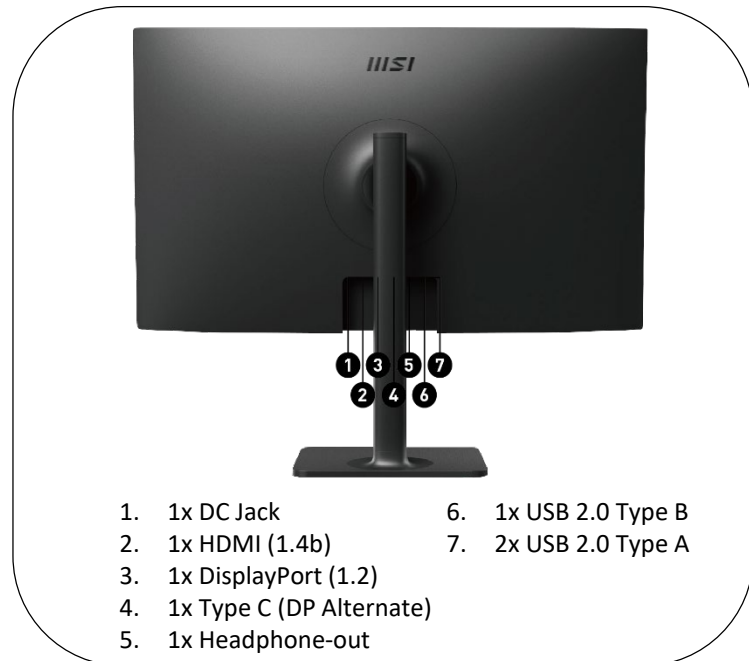

Modern MD272QP

Business & Productivity Monitors

reddot winner 2021

SPECIFICATIONS

Type / Size	27"
Colorway	Black
Active Display Area (mm)	596.736(H) x 335.664(V)
Curvature	Flat
Panel Type	IPS
Resolution	2560 x 1440 (WQHD)
Pixel Pitch	0.2331(H) x 0.2331(V)
Aspect Ratio	16:9
Brightness (nits)	300 cd/m ²
Contrast Ratio	1000:1
Refresh Rate	75Hz
Response Time	4ms (GTG)
View Angles	178° (H) / 178° (V)
sRGB	95% (CIE 1976)
Surface Treatment	Anti-glare
Display Colors	16.7M
Color Bit	8 bits
Video Interface	1x HDMI (1.4b) 1x DisplayPort (1.2) 1x Type C (DP Alternate) 1x Headphone-out
USB	1x USB 2.0 Type B 2x USB 2.0 Type A
Speaker	2x 2W
Power Type	External Adaptor (19V 5.79A)
Adjustment (Tilt)	-5° ~ 20°
Adjustment (Swivel)	-30° ~ 30°
Adjustment (Pivot)	-90° ~ 90°
Adjustment (Height)	0 ~ 110mm
Kensington Lock	Yes
VESA Mounting	75 x 75 mm
Dimension (W x D x H)	613.5 x 401.5 x 200.81 mm (24.15 x 15.81 x 7.91 inch)
Weight (NW / GW)	5.85 kg (12.90 lbs) / 8.1 kg (17.86 lbs)
Dimension (W x D x H) With Carton	893 x 167 x 464 mm (35.16 x 6.57 x 18.27 inch)
Note	HDMI: 2560 x 1440 (Up to 75Hz) DisplayPort: 2560 x 1440 (Up to 75Hz) Type-C: 2560 x 1440 (Up to 75Hz)

KVM Function Support

Control multiple devices via one set of keyboard, mouse, and MSI monitor.

Type C 65W Power Delivery

Built-in an USB Type-C connection with 65W power delivery allows you to effortlessly connect to and charge your devices

Adjustable stand

Adjust the stand to the angle that is most suitable for you to keep yourself work comfortably

Built-in Speakers

Built-in speakers allow you to listen clearly without connecting external speakers

1. 1x DC Jack
2. 1x HDMI (1.4b)
3. 1x DisplayPort (1.2)
4. 1x Type C (DP Alternate)
5. 1x Headphone-out
6. 1x USB 2.0 Type B
7. 2x USB 2.0 Type A