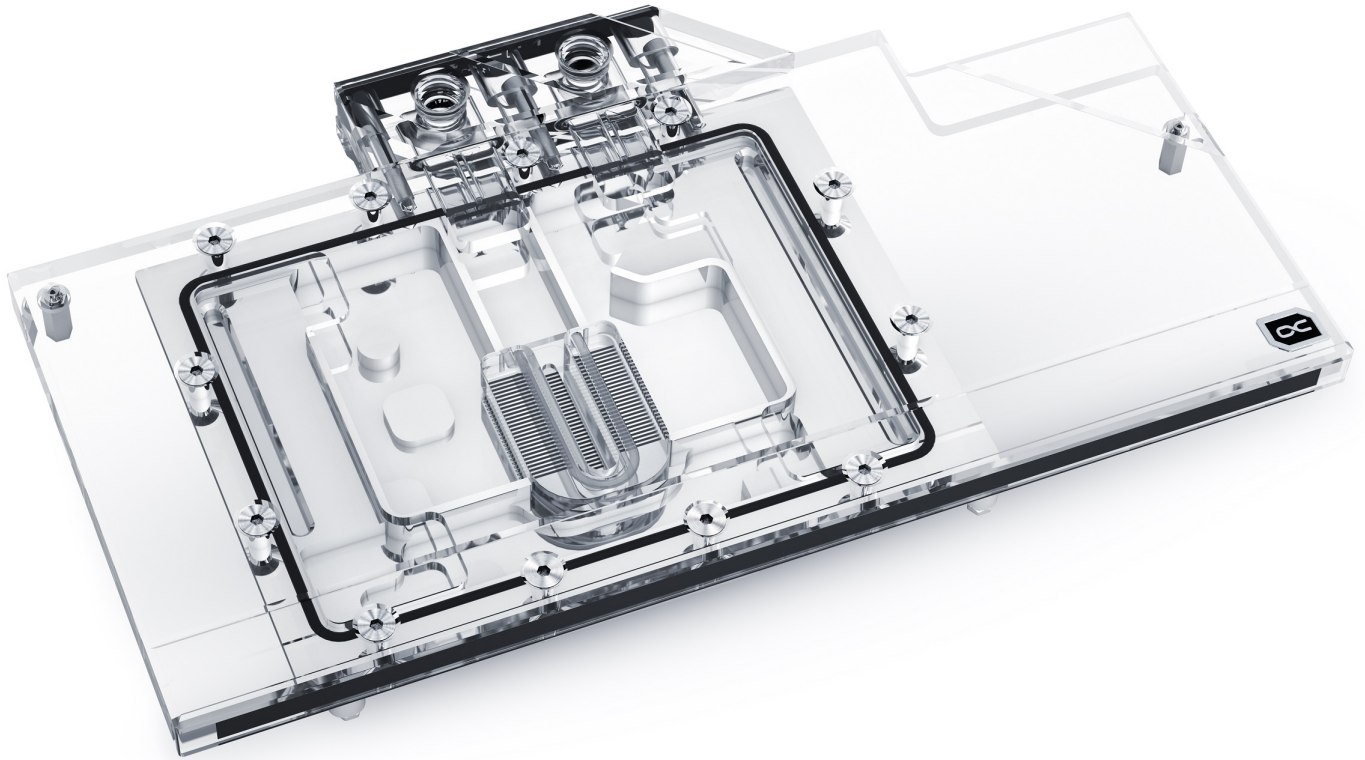

## Alphacool Eisblock Aurora Acryl GPX-A Radeon RX 6900XT Toxic with Backplate

Alphacool article number: 13057

### Quick Info

The Alphacool Eisblock Aurora Acrylic GPX graphics card water cooler with backplate combines style with performance. Extreme cooling performance and an extensive digital RGB lighting characterize it. Experience and technical know-how from more than a decade have gone into the development, without making any technical compromises. The Eisblock Aurora Acryl GPX is a significant evolution of the previous Alphacool graphics card water cooler, which has been improved in every area.

- Fullcover water block
- Nickel plated copper cooler
- Adressable digital RGB LEDs