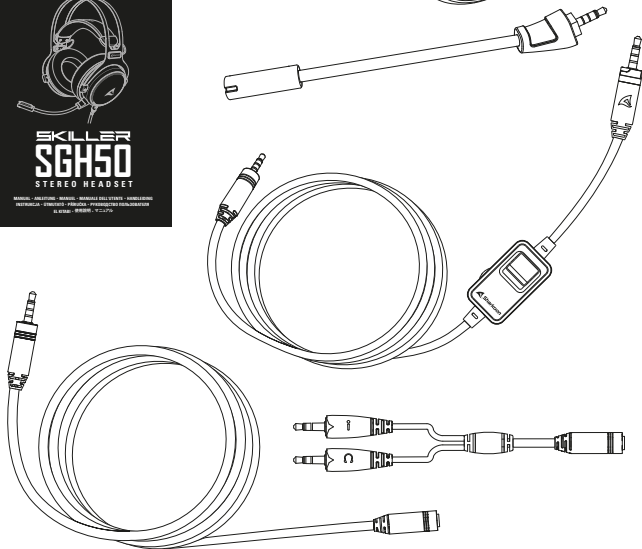

Package Contents

- Verpackungsinhalt
- Contenu de l'emballage
- Contenuto della confezione
- Contenidos del paquete
- Conteúdo da embalagem
- Inhoud verpakking
- Opakowanie zawiera
- A csomag tartalma
- Obsah balení
- Содержимое упаковки
- Paket içeriği
- 包裝內含物件
- パッケージ内容