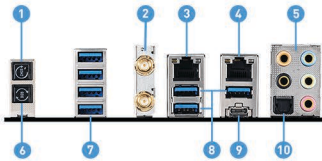

SPECIFICATION

1. Clear CMOS Button
2. Wireless / Bluetooth
3. Gigabit LAN
4. Gigabit LAN
5. Audio Connectors
6. Flash BIOS Button
7. USB 3.2 Gen1 Type-A
8. USB 3.2 Gen2 Type-A
9. USB 3.2 Gen2x2 20G Type-C
10. Optical S/PDIF out

FEATURES

Core Boost

With premium layout and fully digital power design to support more cores and provide better performance.

Extended Heatsink Design

MSI extended PWM heatsink and enhanced circuit design ensures even high-end processors to run in full speed.

Frozr Heatsink Design

Designed with the patented fan and double ball bearings to provide best performance for enthusiast gamers and prosumers.

Lightning USB 20G

Powered by ASMedia ASM3242 USB 3.2 Gen2x2 controller, offers the fastest USB speeds with stability.

WIFI 6

The latest wireless solution supports MU-MIMO and BSS color technology, delivering speeds up to 2400Mbps.

Lightning Gen4 solution

The latest Gen4 PCI-E and M.2 solution with up to 64GB/s bandwidth for maximum transfer speed.

Dual LAN

Dual premium network solution for both Intranet and Internet, offering a smooth gaming experience for effective network connection

Audio Boost 4

Isolated audio with a high quality audio processor for the most immersive audio experience.

M.2 Xpander-Z

Offers two extra M.2 slots to increase your storage capacity at maximum speed.