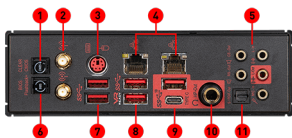

SPECIFICATIONS

Model Name	MEG Z390 GODLIKE
CPU Support	Supports 9 th / 8 th Gen Intel® Core™ / Pentium® Gold / Celeron® processors
CPU Socket	LGA 1151
Chipset	Intel® Z390 Chipset
Graphics Interface	4 x PCI-E 3.0 x16 slots Support 2-way NVIDIA® SLI™ Technology and 4-way AMD® CrossFire™ Technology
Memory Support	4 DIMMs, Dual Channel DDR4-4600(OC)
Expansion Slots	1 x PCI-E x1 slot
Storage	3 x Turbo M.2 slots (Intel® Optane™ Memory Ready) 1 x Turbo U.2 6 x SATA 6Gb/s
USB Ports	6 x USB 3.1 (Gen2, A+C) + 6 x USB 3.1 (Gen1) + 4 x USB 2.0
LAN	2 x Killer™ E2500 Gigabit Ethernet
Wireless / BT	Killer™ Wireless-AC 1550
Audio	8-Channel (7.1) HD Audio with XTREME AUDIO DAC
Form Factor	E-ATX

CONNECTIONS

1. Clear CMOS Button
2. Wi-Fi / Bluetooth Antenna Connectors
3. PS/2 GAMING Device Port
4. Double Killer™ E2500 Gigabit LAN
5. HD Audio Connectors
6. BIOS FLASHBACK+ Button
7. USB 3.1 Gen1 Ports
8. USB 3.1 Gen2 Ports
9. USB 3.1 Gen2 Ports Type-A+C
10. 6.3mm headphone
11. Optical S/PDIF-Out

Killer xTend

Combine a built-in-switch with wireless extender. Killer fueled LAN & WIFI extender with ultimate traffic prioritization.

XTREME Audio DAC

Isolated audio with ESS DAC, 2x audio processors & Nahimic to deliver the breathtaking sound quality with 6.3mm headphone 384kHz/32-bit.